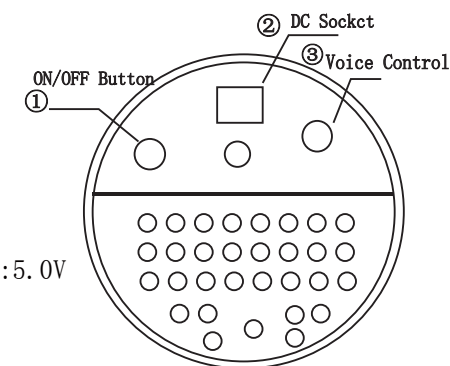

Packing List:

1. Laser Cloud Lighting 1PCS;
2. Adapter 1PCS;
3. Manual 1PCS;
4. Spanner 1PCS;

Specification:

- 1)Voltage:Input-AC:110-240V Output-DC:5.0V
- 2)Light source:LASER
- 3)Unit Dimension:85mm*156mm
- 4)N.W.: 369g

Operation:

- 1.Insert the power line into the DC Socket ②.
- 2.Press ON/OFF button ①, the machine start working.
- 3.Adjust the voice control ③ when turn it into no light,it' s the voice control state.

规格:210x148MM