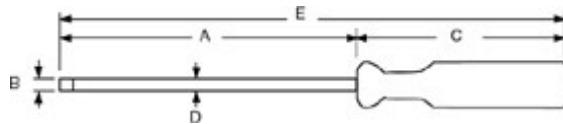

## 89117B, Line Color Screwdrivers (6x250mm) Philips

Unit: mm

A	B	C	D	E	Individual Packing
250	⊕ #2	90	6.0	340	Inner Box