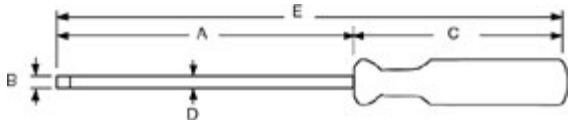

# 89120B, Line Color Screwdrivers (6x40mm) Philips

Unit: mm

A	B	C	D	E	Individual Packing
38	⊕ #2	49	6.0	87	Inner Box