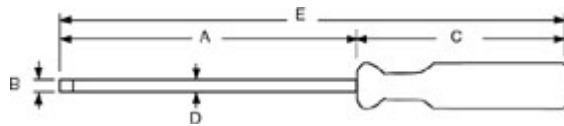

89121B, Line Color Screwdrivers (6x300mm) Philips

Unit: mm

A	B	C	D	E	Individual Packing
300	⊕ #2	90	6.0	390	Inner Box