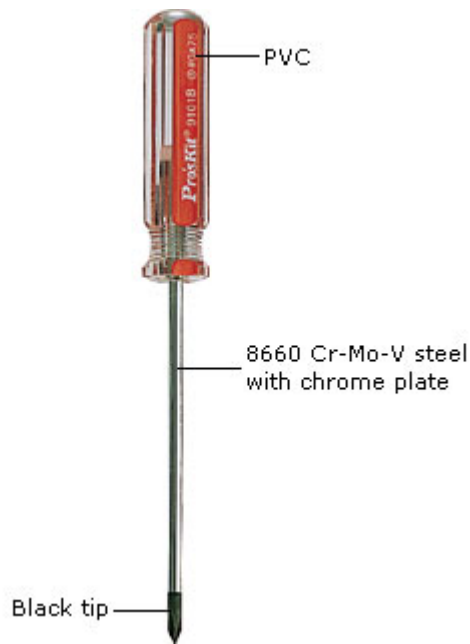

89122B, Line Color Screwdrivers (8x150mm) Philips

Unit: mm

A	B	C	D	E	Individual Packing
150	⊕#3	100	8.0	250	Inner Box