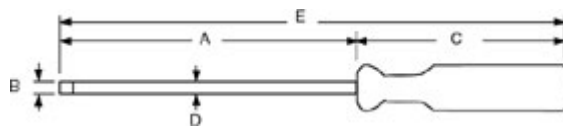

89122B, Line Color Screwdrivers (8x150mm) Philips

Unit: mm

A	B	C	D	E	Individual Packing
150	⊕#3	100	8.0	250	Inner Box