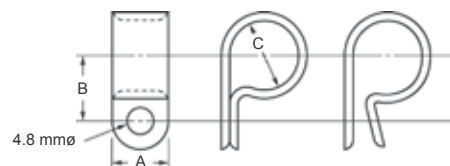

135-2010 Adjustable Adhesive Backed Clamps

- Material : Nylon PA 66 (UL 94V-2) with both sides self-adhesive tapes attached.
- Color : Grey.
- Adjustable diameter fits various cable sizes. Easy and quick to install.
- Just peel backing paper off and apply to any clean, dry, smooth, grease free surface.

Cat. No.	Bundle Diameter mm	Dimensions				Std. Pkg. pcs
		A mm	B mm	C mm	D mm	
AAC - 0809	7.8 ~ 8.8	25.2	20	8	15.7	100
AAC - 1011	10.8 ~ 11.8	28.5	22.3	11.3	18.3	
AAC - 1213	12.8 ~ 13.8	28.3	22.3	12.2	20	
AAC - 1315	14.8 ~ 15.8	28.4	25.1	13.8	22.4	

135-3010 Cable Clamps

- Material : Nylon PA 66 (UL 94V-2).
- Colors : Natural & Black.
- Screw applied.
- For clamping cable or tubing securely in place.

Cat. No.		Dimensions				Std. Pkg. pcs
Natural	Black	A mm	B mm	C		
		mm	mm	mm	Inch	
ACC - 1	ACC - 1 - B	9.5	9.5	3	1/8 "	1000
ACC - 1.5	ACC - 1.5 - B	9.4	10	4.6	3/16 "	
ACC - 2	ACC - 2 - B	9.4	11.5	6.3	1/4 "	
ACC - 2.5	ACC - 2.5 - B	9.5	12.5	7.8	5/16 "	
ACC - 3	ACC - 3 - B	9.5	13	9	3/8 "	
ACC - 3.5	ACC - 3.5 - B	9.6	14.2	10.7	7/16 "	100
ACC - 4	ACC - 4 - B	12.4	15.5	12.2	1/2 "	
ACC - 4.5	ACC - 4.5 - B	12.7	15.8	13.8	9/16 "	
ACC - 5	ACC - 5 - B	12.8	18	15	5/8 "	
ACC - 6	ACC - 6 - B	13.3	18.5	19	3/4 "	
ACC - 8	ACC - 8 - B	13.3	21	22 ~ 25	7/8 " ~ 1 "	
ACC - 12	ACC - 12 - B	13.3	27.8	32 ~ 37	1 1/4 " ~ 1 1/2 "	