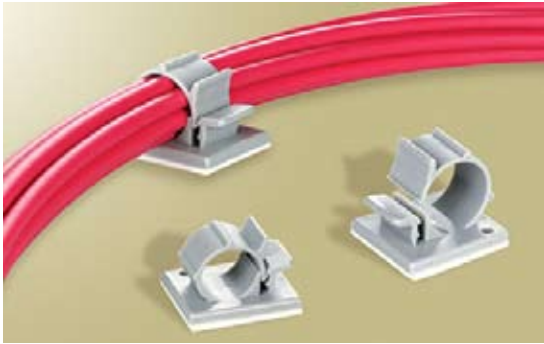

135-2010 Adjustable Adhesive Backed Clamps

- Material : Nylon PA 66 (UL 94V-2) with both sides self-adhesive tapes attached.
- Color : Grey.
- Adjustable diameter fits various cable sizes. Easy and quick to install.
- Just peel backing paper off and apply to any clean, dry, smooth, grease free surface.

Cat. No.	Bundle Diameter mm	Dimensions				Std. Pkg. pcs
		A mm	B mm	C mm	D mm	
AAC - 0809	7.8 ~ 8.8	25.2	20	8	15.7	100
AAC - 1011	10.8 ~ 11.8	28.5	22.3	11.3	18.3	
AAC - 1213	12.8 ~ 13.8	28.3	22.3	12.2	20	
AAC - 1315	14.8 ~ 15.8	28.4	25.1	13.8	22.4	

135-3010 Cable Clamps

- Material : Nylon PA 66 (UL 94V-2).
- Colors : Natural & Black.
- Screw applied.
- For clamping cable or tubing securely in place.

Cat. No.		Dimensions				Std. Pkg. pcs
Natural	Black	A mm	B mm	C		
		mm	mm	mm	Inch	
ACC - 1	ACC - 1 - B	9.5	9.5	3	1/8 "	1000
ACC - 1.5	ACC - 1.5 - B	9.4	10	4.6	3/16 "	
ACC - 2	ACC - 2 - B	9.4	11.5	6.3	1/4 "	
ACC - 2.5	ACC - 2.5 - B	9.5	12.5	7.8	5/16 "	
ACC - 3	ACC - 3 - B	9.5	13	9	3/8 "	
ACC - 3.5	ACC - 3.5 - B	9.6	14.2	10.7	7/16 "	100
ACC - 4	ACC - 4 - B	12.4	15.5	12.2	1/2 "	
ACC - 4.5	ACC - 4.5 - B	12.7	15.8	13.8	9/16 "	
ACC - 5	ACC - 5 - B	12.8	18	15	5/8 "	
ACC - 6	ACC - 6 - B	13.3	18.5	19	3/4 "	
ACC - 8	ACC - 8 - B	13.3	21	22 ~ 25	7/8 " ~ 1 "	
ACC - 12	ACC - 12 - B	13.3	27.8	32 ~ 37	1 1/4 " ~ 1 1/2 "	