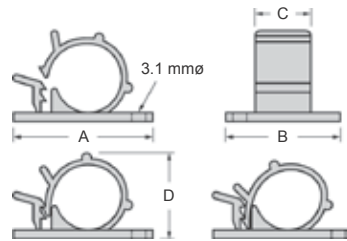

135-2010 Adjustable Adhesive Backed Clamps

- Material : Nylon PA 66 (UL 94V-2) with both sides self-adhesive tapes attached.
- Color : Grey.
- Adjustable diameter fits various cable sizes. Easy and quick to install.
- Just peel backing paper off and apply to any clean, dry, smooth, grease free surface.

Cat. No.	Bundle Diameter mm	Dimensions				Std. Pkg. pcs
		A mm	B mm	C mm	D mm	
AAC - 0809	7.8 ~ 8.8	25.2	20	8	15.7	100
AAC - 1011	10.8 ~ 11.8	28.5	22.3	11.3	18.3	
AAC - 1213	12.8 ~ 13.8	28.3	22.3	12.2	20	
AAC - 1315	14.8 ~ 15.8	28.4	25.1	13.8	22.4	

135-3010 Cable Clamps

- Material : Nylon PA 66 (UL 94V-2).
- Colors : Natural & Black.
- Screw applied.
- For clamping cable or tubing securely in place.

Cat. No.		Dimensions				Std. Pkg. pcs
Natural	Black	A mm	B mm	C		
		mm	mm	mm	Inch	
ACC - 1	ACC - 1 - B	9.5	9.5	3	1/8 "	1000
ACC - 1.5	ACC - 1.5 - B	9.4	10	4.6	3/16 "	
ACC - 2	ACC - 2 - B	9.4	11.5	6.3	1/4 "	
ACC - 2.5	ACC - 2.5 - B	9.5	12.5	7.8	5/16 "	
ACC - 3	ACC - 3 - B	9.5	13	9	3/8 "	
ACC - 3.5	ACC - 3.5 - B	9.6	14.2	10.7	7/16 "	100
ACC - 4	ACC - 4 - B	12.4	15.5	12.2	1/2 "	
ACC - 4.5	ACC - 4.5 - B	12.7	15.8	13.8	9/16 "	
ACC - 5	ACC - 5 - B	12.8	18	15	5/8 "	
ACC - 6	ACC - 6 - B	13.3	18.5	19	3/4 "	
ACC - 8	ACC - 8 - B	13.3	21	22 ~ 25	7/8 " ~ 1 "	
ACC - 12	ACC - 12 - B	13.3	27.8	32 ~ 37	1 1/4 " ~ 1 1/2 "	