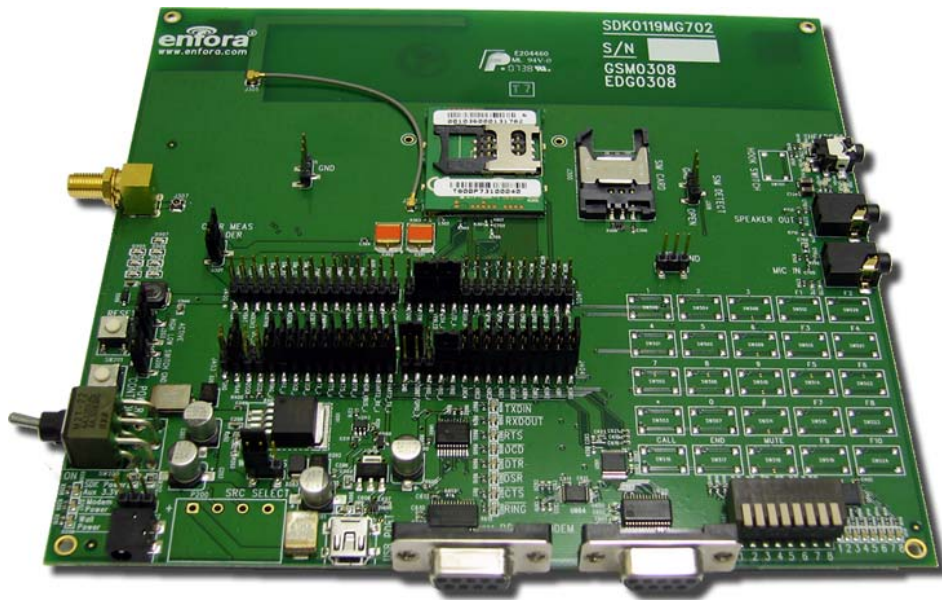

Fix module details label here

Enabler III

DEVELOPMENT KIT

INCLUDES:

- Enfora Evaluation Board to suit Module
- Power Supply (option of UK/EU/USA)
- RS232 Serial Cable
- GSM/GPRS QuadBand Antenna (SMA male)
- Module of choice
- Full Data CD
- Test SIM (optional)