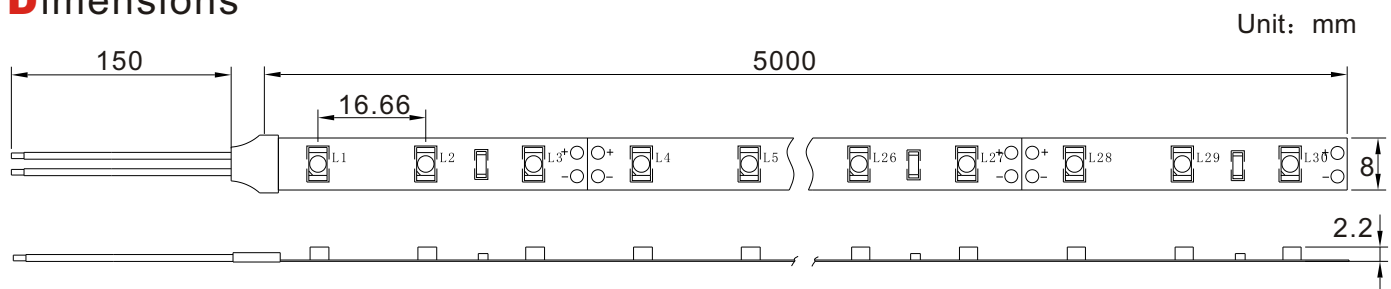

### Features:

1. Available in single colors: red, green, blue, yellow, white, warm white, etc.
2. DC12V, 24V, 60leds/m, 4.8w/m, with brown, white and black background.
3. Cuttable every 3LEDs along the cutting marks, pack in reel, 5m/reel in normal, different length is available.
4. With 3M tape in the back, very simple to install at any surfaces.
5. No ultraviolet and infrared radiation, low heat-release, long lifetime for 50,000hs.
6. No dark space and with 120° view angle.
7. CE and RoHS are approved.

### Dimensions

### Characteristics

Part Number	LED Type	LED Q'ty	CCT Range	λd(nm)/Tc(K)	Flux	Max Power	Lifetime	尺寸(mm)
HH-SWW60F008Y12-3528	TOP SMD 3528 LED	300pcs	Warm White	2500-3500		12V	30000	5000*8
HH-SW60F008Y12-3528		300pcs	Pure White	6000-7500		12V	30000	5000*8
HH-SR60F008Y12-3528		300pcs	Red	620-630	780	12V	30000	5000*8
HH-SG60F008Y12-3528		300pcs	Green	515-525	1300	12V	30000	5000*8
HH-SB60F008Y12-3528		300pcs	Blue	460-470	460	12V	30000	5000*8
HH-SY60F008Y12-3528		300pcs	Yellow	585-595	780	12V	30000	5000*8