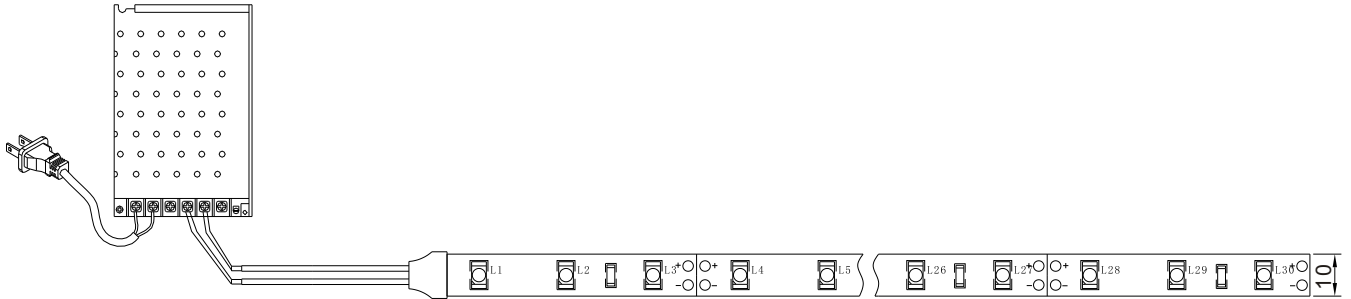

HH-SW60F008Y12-3528

Connection Diagram