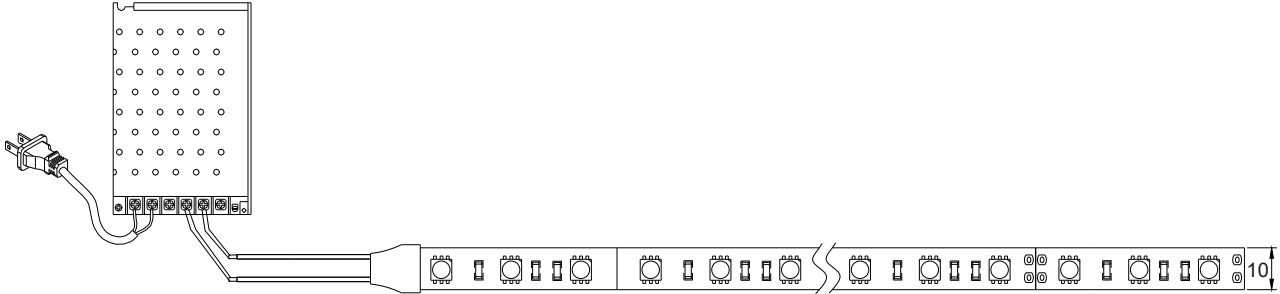

HH-SWW60F010Y12-5050

Features:

1. Available in single colors: red, green, blue, yellow, white, warm white, etc.
2. DC12V, 24V, 60leds/m, 14.4w/m, with brown, white and black background.
3. Cuttable every 3LEDs along the cutting marks, pack in reel, 5m/reel in normal, different length is available.
4. With 3M tape in the back, very simple to install at any surfaces.
5. No ultraviolet and infrared radiation, low heat-release, long lifetime for 30,000hs.
6. No dark space and with 120° view angle.
7. CE and RoHS are approved.

Application: Hotel, market, KTV, decorative lights for holiday, event, show, exhibition. DIY light for home using. Backlight or edge lighting for sign, etc.

Waterproof type

IP65 (glue) IP67 (silicone tube) IP68 (PVC tube+glue) IP68 (half silicone tube+ silicone glue)
单位: mm

Dimensions

Characteristics

Part Number	LEDType	LED Q'ty	Color	CCTRange λd(nm)/Tc(K)	Voltage(12)	Max Power	Lifetime	Size(mm)	
HH-SWW60F010Y12-5050	SMD 5050	300pcs	Warm White	2500-3500	12	72W	50000	5000*10	
HH-SW60F010Y12-5050		300pcs	White	6000-12000	12	72W	50000	5000*10	
HH-SR60F010Y12-5050		300pcs	Red	620-630	12	72W	50000	5000*10	
HH-SG60F010Y12-5050		300pcs	Green	515-525	12	72W	50000	5000*10	
HH-SB60F010Y12-5050		300pcs	Blue	460-470	12	72W	50000	5000*10	
HH-SY60F010Y12-5050		300pcs	Yellow	585-595	12	72W	50000	5000*10	
HH-SRGB60F010Y12-5050		300pcs	RGB			12	72W	50000	5000*10

HH-SWW60F010Y12-5050

Connection Diagram

Installation Guide

Product Parts

Package

H1: 5m/roll

H2: 100m/carton

H3: 400m/carton