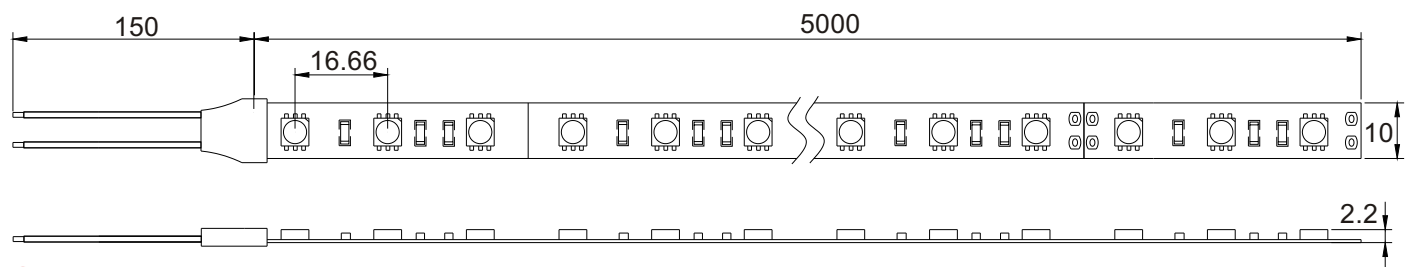

HH-SWW60F010Y12-5050

Features:

1. Available in single colors: red, green, blue, yellow, white, warm white, etc.
2. DC12V, 24V, 60leds/m, 14.4w/m, with brown, white and black background.
3. Cuttable every 3LEDs along the cutting marks, pack in reel, 5m/reel in normal, different length is available.
4. With 3M tape in the back, very simple to install at any surfaces.
5. No ultraviolet and infrared radiation, low heat-release, long lifetime for 30,000hs.
6. No dark space and with 120° view angle.
7. CE and RoHS are approved.

Application: Hotel, market, KTV, decorative lights for holiday, event, show, exhibition. DIY light for home using. Backlight or edge lighting for sign, etc.

Waterproof type

IP65 (glue) IP67 (silicone tube) IP68 (PVC tube+glue) IP68 (half silicone tube+ silicone glue)
单位: mm

Dimensions

Characteristics

Part Number	LEDType	LED Q'ty	Color	CCTRange λd(nm)/Tc(K)	Voltage(12)	Max Power	Lifetime	Size(mm)	
HH-SWW60F010Y12-5050	SMD 5050	300pcs	Warm White	2500-3500	12	72W	50000	5000*10	
HH-SW60F010Y12-5050		300pcs	White	6000-12000	12	72W	50000	5000*10	
HH-SR60F010Y12-5050		300pcs	Red	620-630	12	72W	50000	5000*10	
HH-SG60F010Y12-5050		300pcs	Green	515-525	12	72W	50000	5000*10	
HH-SB60F010Y12-5050		300pcs	Blue	460-470	12	72W	50000	5000*10	
HH-SY60F010Y12-5050		300pcs	Yellow	585-595	12	72W	50000	5000*10	
HH-SRGB60F010Y12-5050		300pcs	RGB			12	72W	50000	5000*10