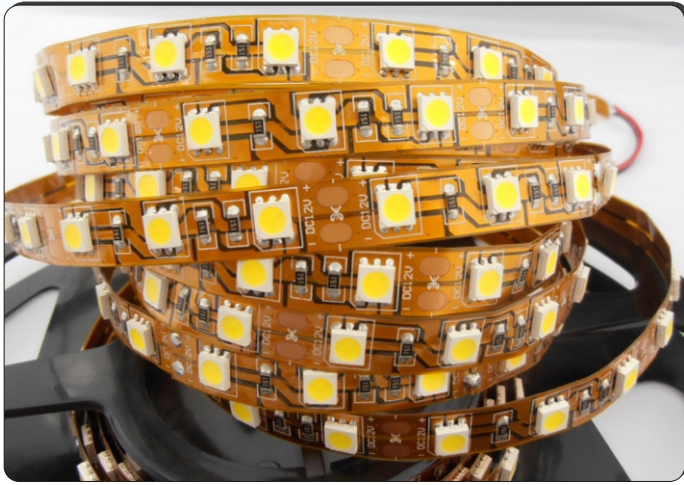

HH-SWW60F010Y12-5050

Features:

1. Available in single colors: red, green, blue, yellow, white, warm white, etc.
2. DC12V, 24V, 60leds/m, 14.4w/m, with brown, white and black background.
3. Cuttable every 3LEDs along the cutting marks, pack in reel, 5m/reel in normal, different length is available.
4. With 3M tape in the back, very simple to install at any surfaces.
5. No ultraviolet and infrared radiation, low heat-release, long lifetime for 30,000hs.
6. No dark space and with 120° view angle.
7. CE and RoHS are approved.

Application: Hotel, market, KTV, decorative lights for holiday, event, show, exhibition. DIY light for home using. Backlight or edge lighting for sign, etc.

Waterproof type

IP65 (glue) IP67 (silicone tube) IP68 (PVC tube+glue) IP68 (half silicone tube+ silicone glue)
单位: mm

Dimensions

Characteristics

Part Number	LEDType	LED Q'ty	Color	CCTRange λd(nm)/Tc(K)	Voltage(12)	Max Power	Lifetime	Size(mm)	
HH-SWW60F010Y12-5050	SMD 5050	300pcs	Warm White	2500-3500	12	72W	50000	5000*10	
HH-SW60F010Y12-5050		300pcs	White	6000-12000	12	72W	50000	5000*10	
HH-SR60F010Y12-5050		300pcs	Red	620-630	12	72W	50000	5000*10	
HH-SG60F010Y12-5050		300pcs	Green	515-525	12	72W	50000	5000*10	
HH-SB60F010Y12-5050		300pcs	Blue	460-470	12	72W	50000	5000*10	
HH-SY60F010Y12-5050		300pcs	Yellow	585-595	12	72W	50000	5000*10	
HH-SRGB60F010Y12-5050		300pcs	RGB			12	72W	50000	5000*10