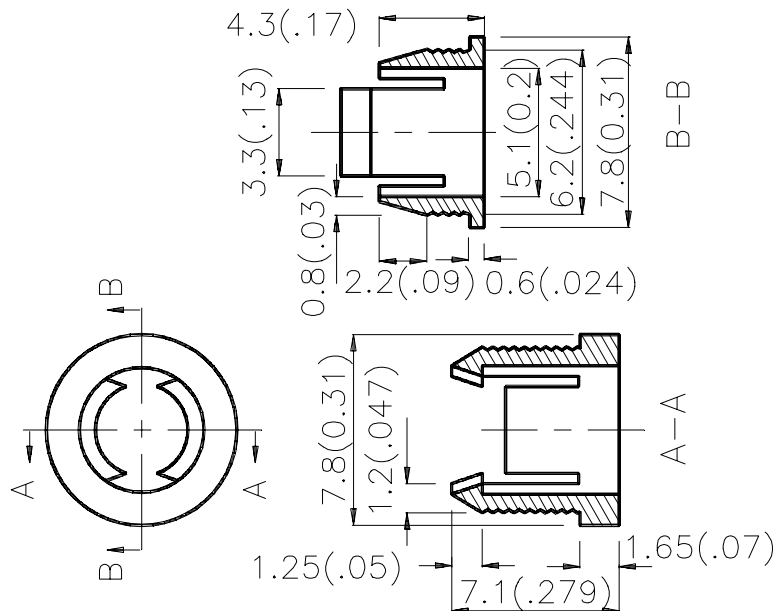

CB-55

Features

- SUITABLE FOR BACK PANEL ILLUMINATION, CIRCUIT BOARD INDICATOR, LED INDICATOR.
- BESIDES COLORED DIFFUSED, WATER CLEAR AND TRANSPARENT PACKAGE ARE ALSO AVAILABLE.
- UL RATING : 94V-0.
- HOUSING MATERIAL: TYPE 66 NYLON.

Package Dimensions

Notes:

1. All dimensions are in millimeters (inches).
2. Tolerance is $\pm 0.25(0.01)$ " unless otherwise noted.
3. Lead spacing is measured where the lead emerge package.
4. Specifications are subject to change without notice.