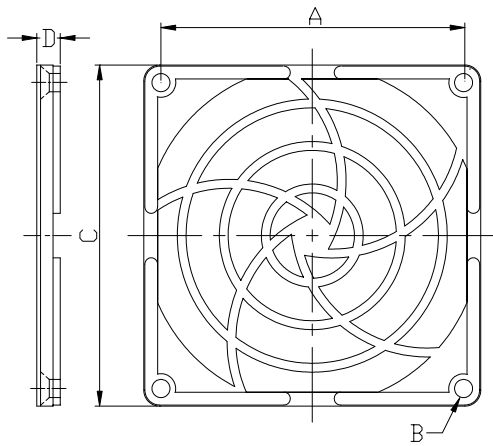

Plastic Fan Guard

Material:ABS

MODEL	A	B	C	D
K-PG06J-4PA	50	4.5	60	6.7

Material:ABS

MODEL	A	B	C	D
K-PG08J-4PA	71.5	5.0	81	50

Material:ABS

MODEL	A	B	C	D
K-PG09J-4PA	82.5	4.9	92	6.4

Material:ABS

MODEL	A	B	C	D
K-PG12J-4PA	104.5	5.0	119.5	6.4