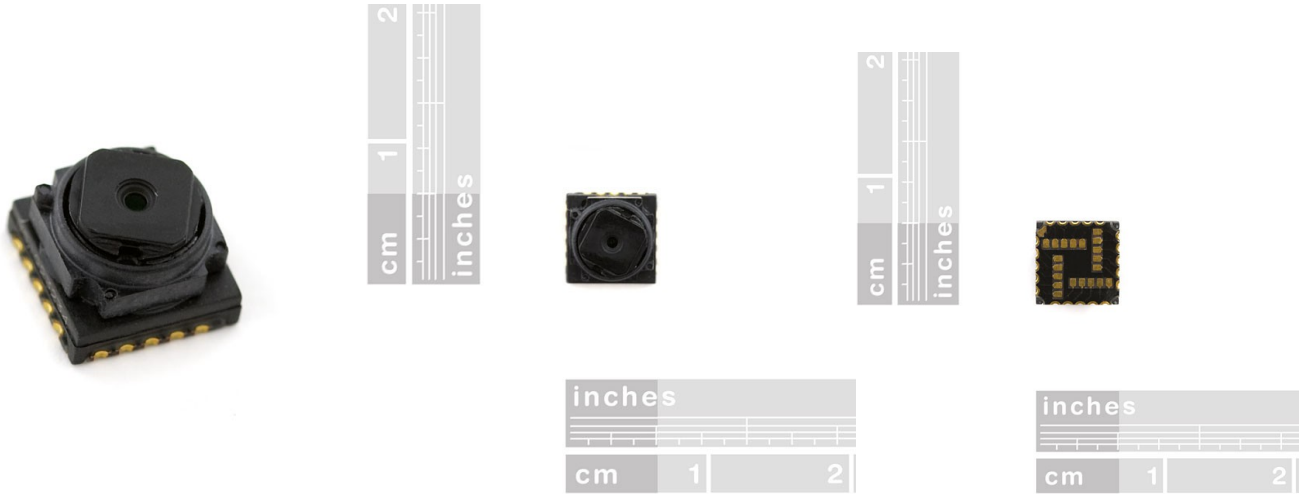

SparkFun

CMOS Camera - 640x480

sku: SEN-08667

Description: The TCM8230MD is a high quality, very small 640x480 CMOS camera from Toshiba with the standard data+I2C interface. The nice thing is that we have a complete datasheet on this camera along with a good supplier.

Features:

- Small size
- 2.8V Supply
- 30fps
- 640x480 pixels
- RGB color filter
- 1/6 inch optics included
- YUV or RGB output
- Auto shutter control (AES)
- Auto gain control (AGC)
- Auto white balance (AWB)

Dimensions: 6x6x4.5mm

Documents: [Datasheet](#)