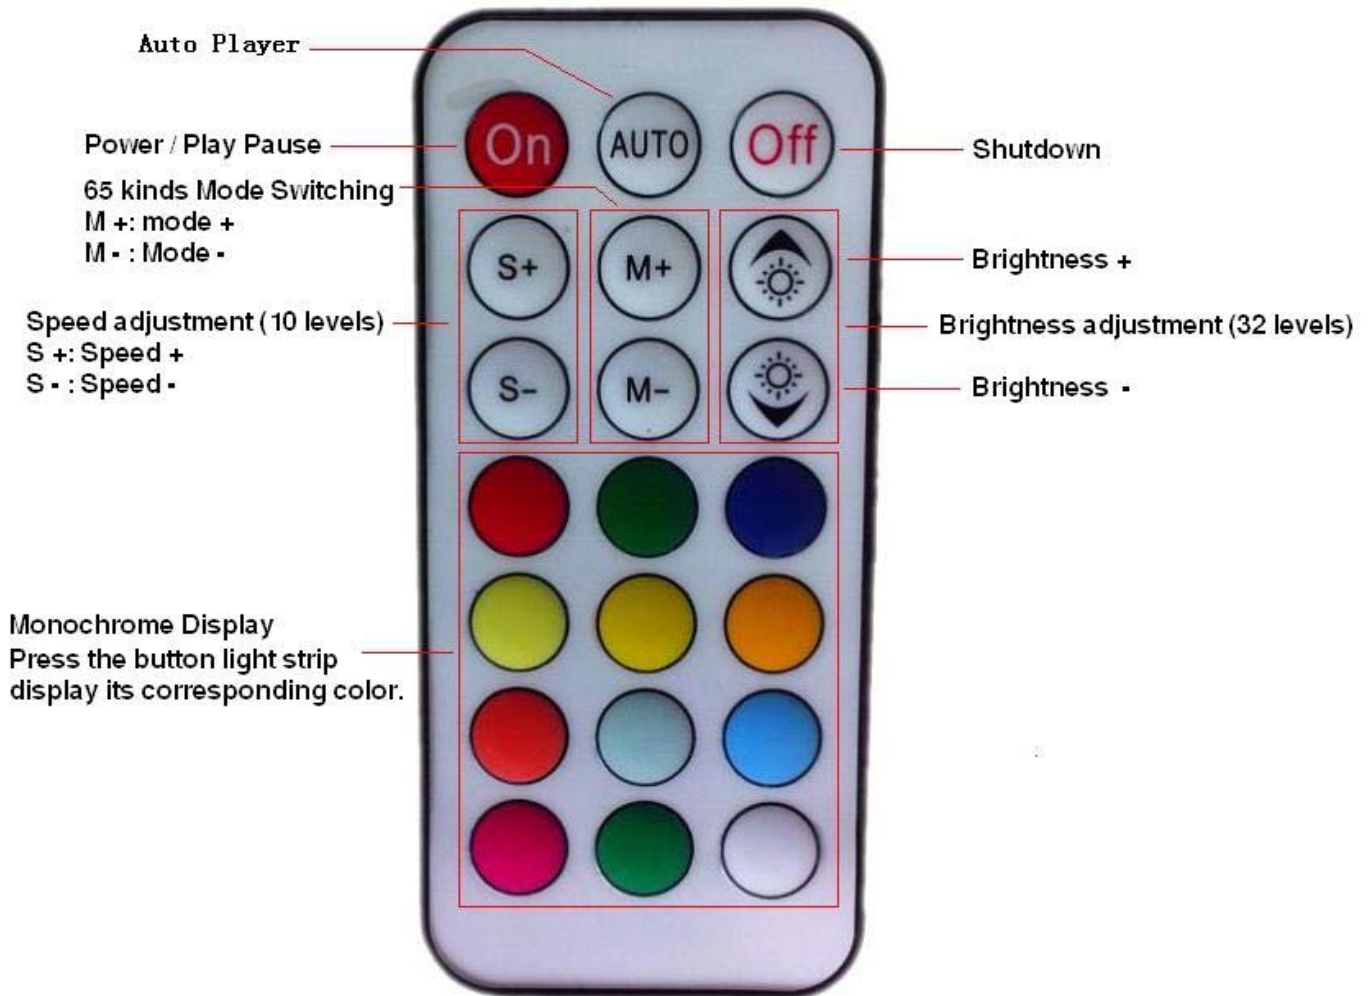

REMOTE CONTROL OPERATION INSTRUCTIONS:

Note: The boot state press the "On" button to pause playback, press again the "On" button can resume playing.

THE MODEL LIST:

No.	Effect name	No.	Effect name
0	Auto Player	1	Colorful directly jump
2	Colorful flashing jump	3	Colorful shades of gray
4	Colorful mixed gradient	5	RGB gradient sequence
6	Red gray gradient	7	Green gray gradient
8	Blue gray gradient	9	Yellow gray gradient
10	Cyan gray gradient	11	Pink gray gradient