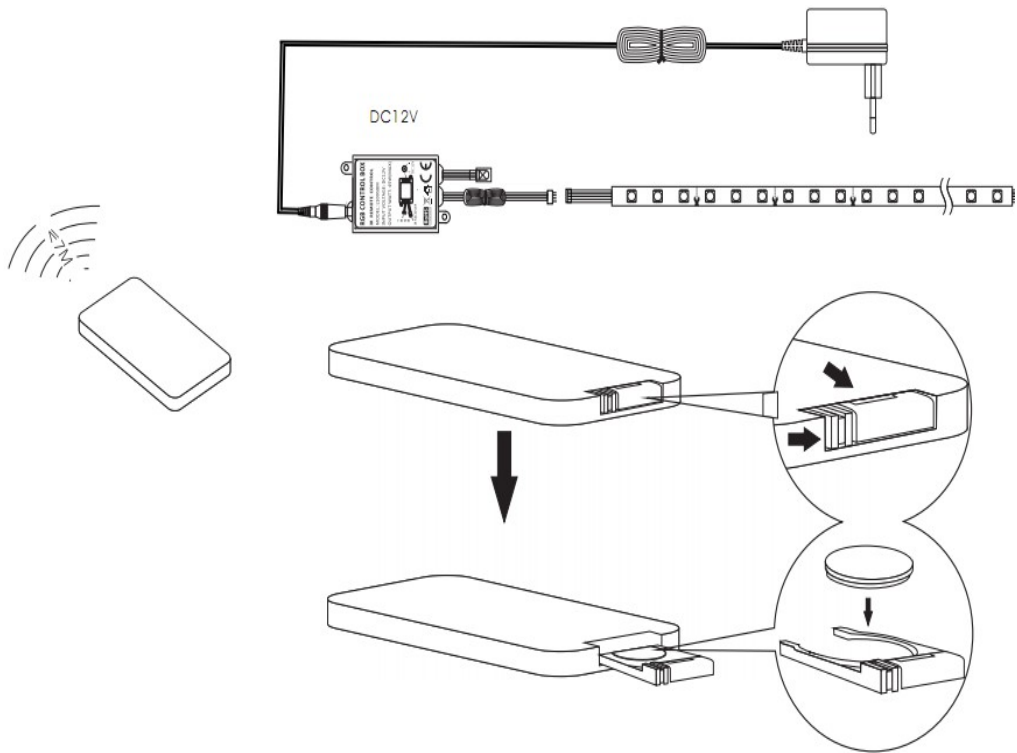

THE CONTROLLER AND THE LIGHT BAR CONNECTION DIAGRAM: