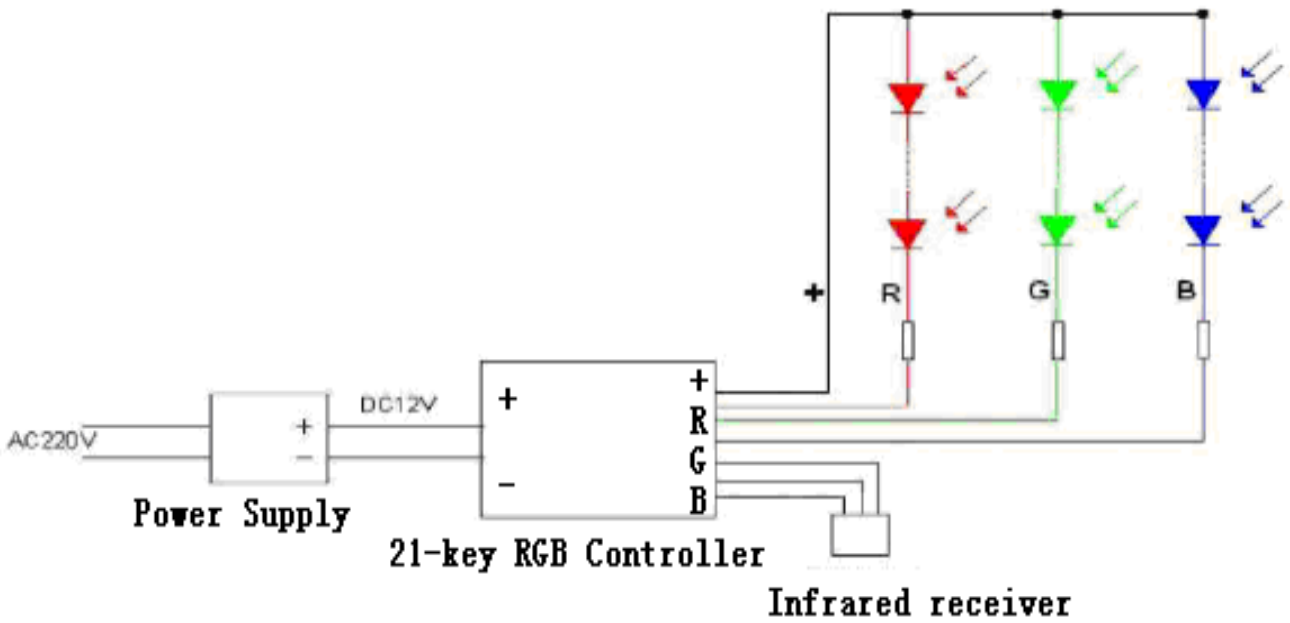

THE CONTROLLER AND THE LIGHT BAR CONNECTION DIAGRAM: