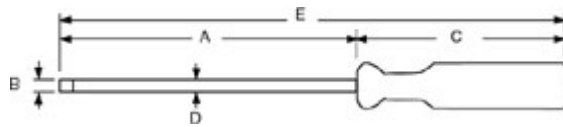

89112A, Line Color Screwdrivers (5x250mm) Slotted

Unit: mm

| A | B | C | D | E | Individual Packing |
|-----|-----|----|-----|-----|--------------------|
| 250 | 5.0 | 80 | 5.0 | 330 | Inner Box |