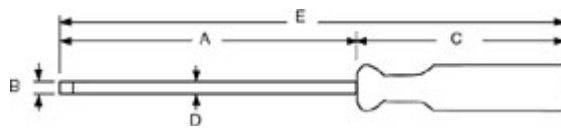

89118A, Line Color Screwdrivers (3.2x200mm) Slotted

Unit: mm

A	B	C	D	E	Individual Packing
200	3.2	60	3.2	260	Inner Box