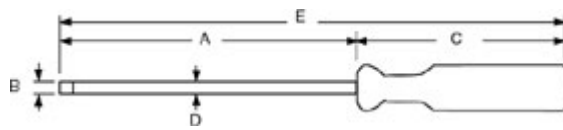

## 89122A, Line Color Screwdrivers (8.0x150mm) Slotted

Unit: mm

A	B	C	D	E	Individual Packing
150	8.0	100	8.0	250	Inner Box