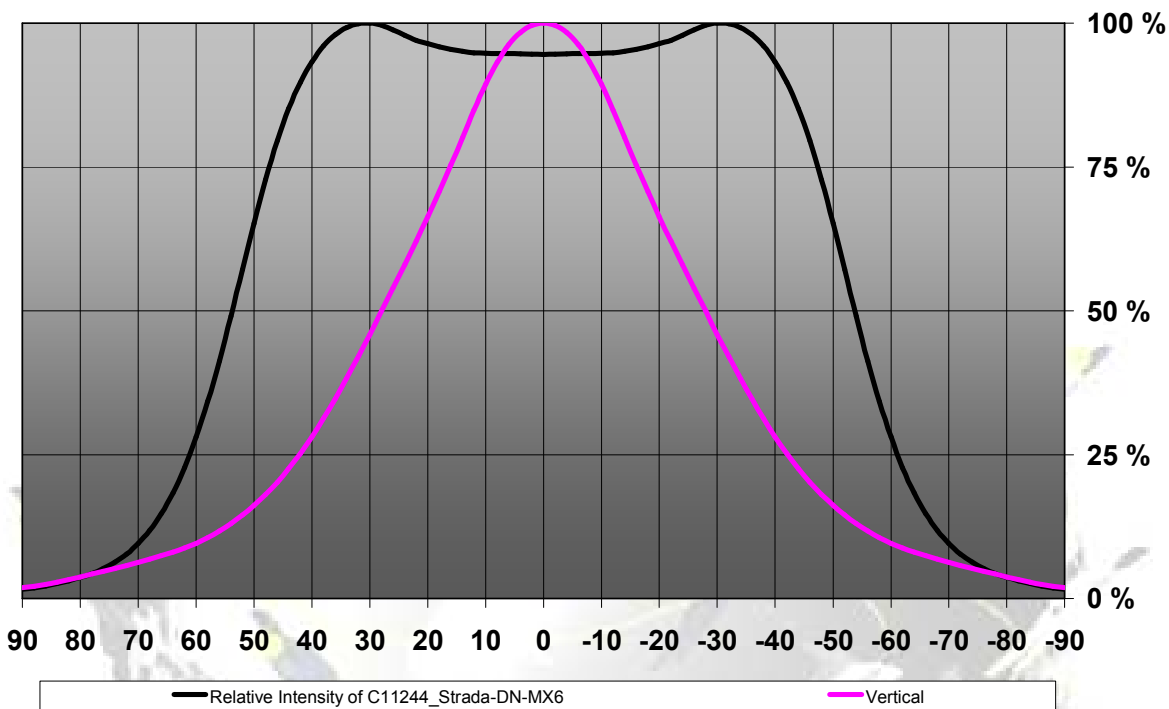

MEASUREMENT DATA & DRAWING

Relative Intensity of C11244_Strada-DN-MX6

© Ledil Oy – PRELIMINARY - Subject to change without prior notice