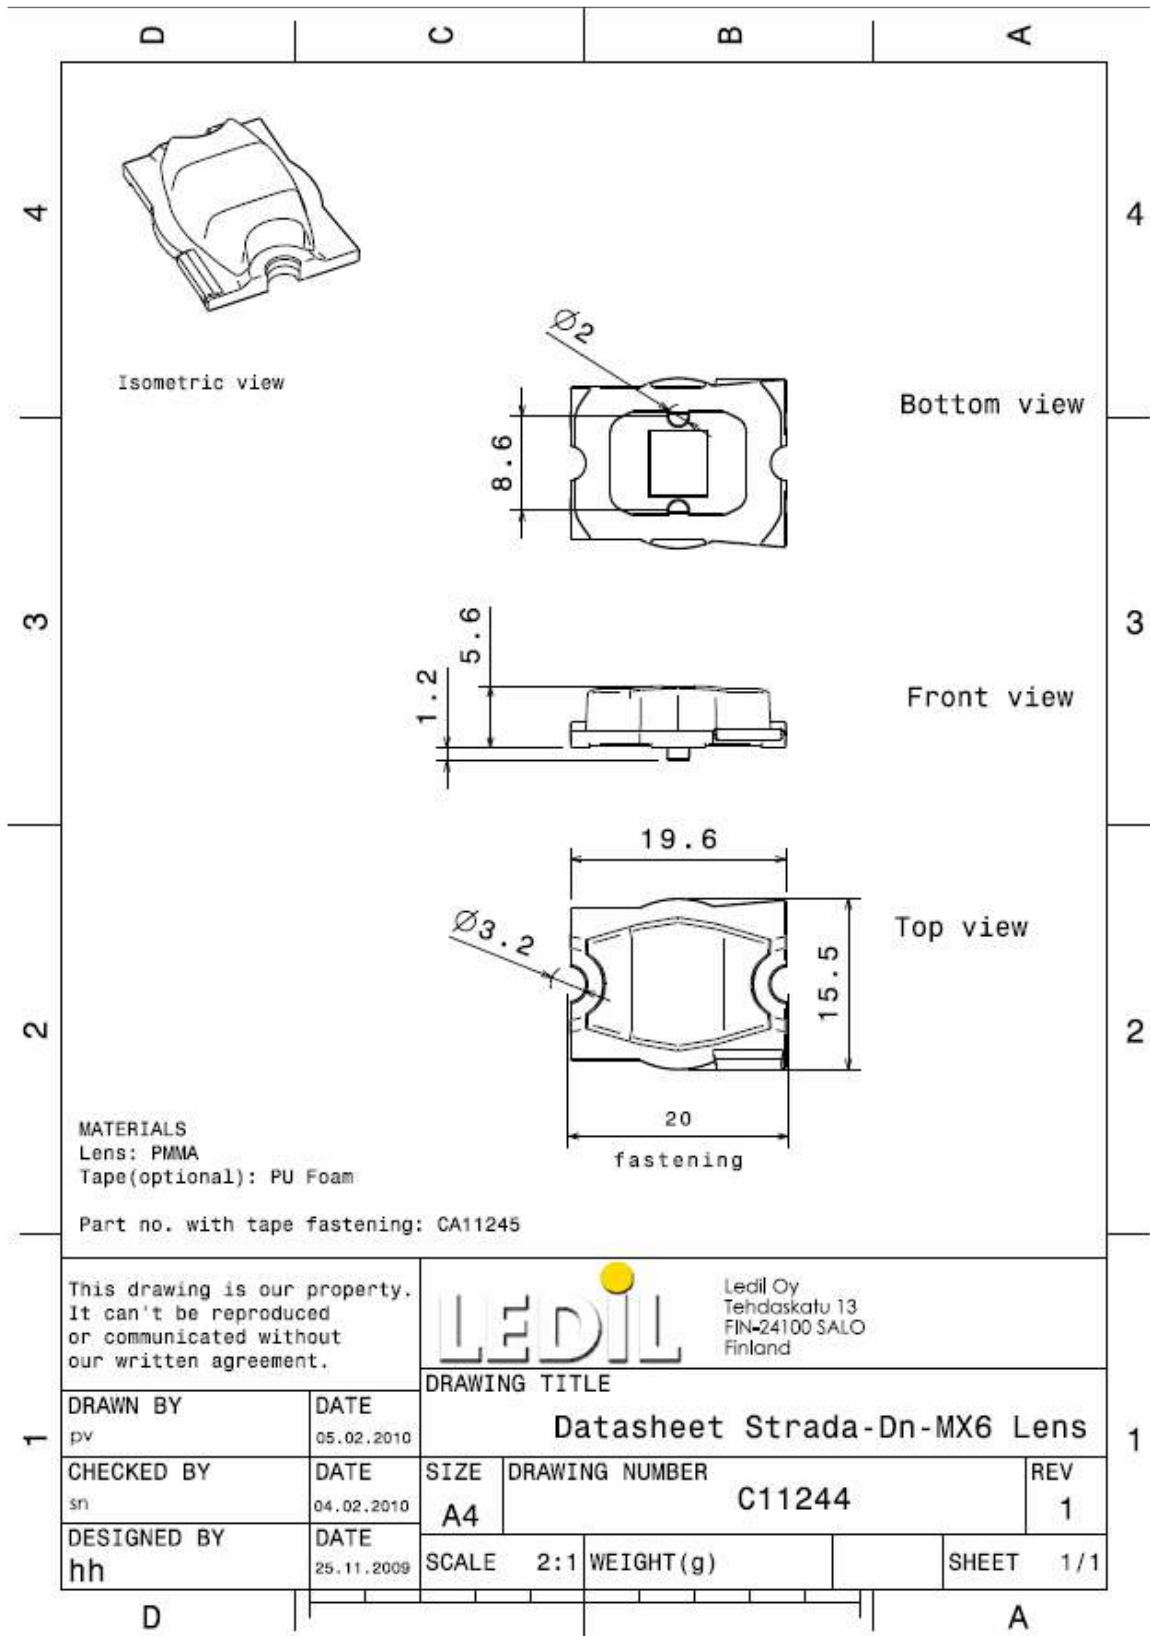

LENS TYPES

NAME	ORDERING CODE	FWHM Angle
Strada-DN-MX6	C11244_Strada-DN-MX6	±54° x ±28°
Strada-DN-MX6-TAPE	CA11245_Strada-DN-MX6-tape	±54° x ±28°

© Ledil Oy – PRELIMINARY - Subject to change without prior notice

MEASUREMENT DATA & DRAWING

Relative Intensity of C11244_Strada-DN-MX6

© Ledil Oy – PRELIMINARY - Subject to change without prior notice

© Ledil Oy – PRELIMINARY - Subject to change without prior notice