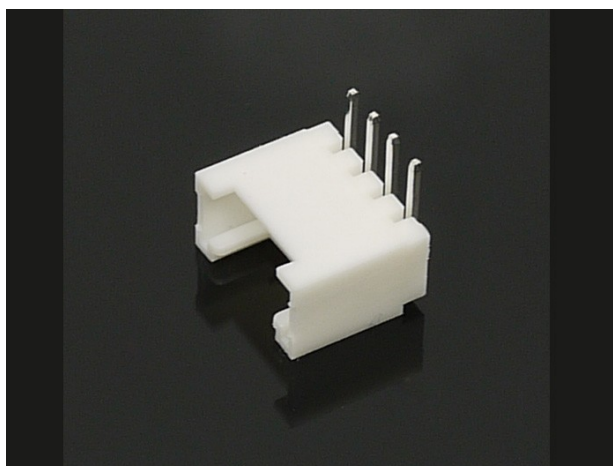

SEED TECHNOLOGY INC (SEEEDUINO)
Grove - Universal 4 pin connector 90°
Model: ACC392580

Description

Grove - Universal 4 Pin connector 90° is the white 4-pin buckled connector used on Stem, Twigs and the Grove cables, the pin spacing is 2mm. There are 10 connectors per bag, Users can use them to DIY