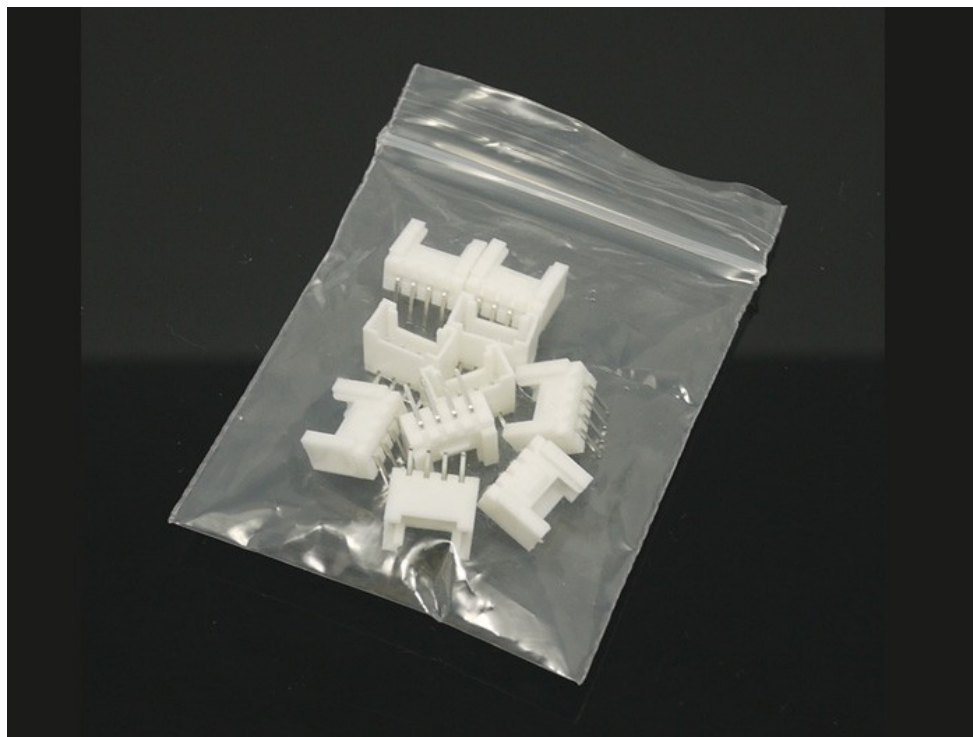

SEED TECHNOLOGY INC (SEEEDUINO)
Grove - Universal 4 pin connector 90°
Model: ACC392580

Description

Grove - Universal 4 Pin connector 90° is the white 4-pin buckled connector used on Stem, Twigs and the Grove cables, the pin spacing is 2mm. There are 10 connectors per bag, Users can use them to DIY