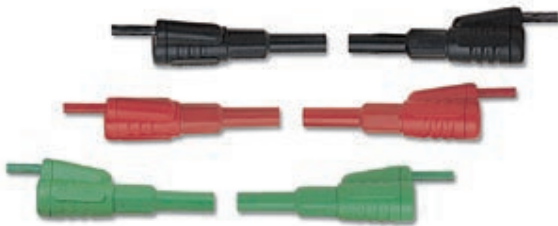

STANDARD TEST LEADS

AL-36

CE

- Wide grip alligator clips with integral finger guard, large 35mm high tension spring mouth.
- PVC-insulated wire (Red-15m, Yellow-10m, Green-5m)
- Right-angle connector.
- IEC/EN 61010-031 : 2002 CAT III 600V 2A

AL-36R Red
AL-36Y Yellow
AL-36G Green

AL-36L

- Wide grip alligator clips with integral finger guard, large 35mm high tension spring mouth.
- PVC-insulated wire (Red-30m, Yellow-20m, Green-10m)
- Right-angle connector.

AL-37

- Stacking shrouded plug each end.
- Silicone wire 50cm.
- Axial mount 4mm banana jack.

AL-37R Red
AL-37B Black
AL-37G Green

AL-37H

- Stacking shrouded plug.
- Axial mount 4mm banana jack.

AL-37HR Red
AL-37HB Black
AL-37HG Green

AL-37S

- Stacking shrouded plug each end.
- PVC insulated wire 50cm(0.08/170).
- Axial mount 4mm banana jack.