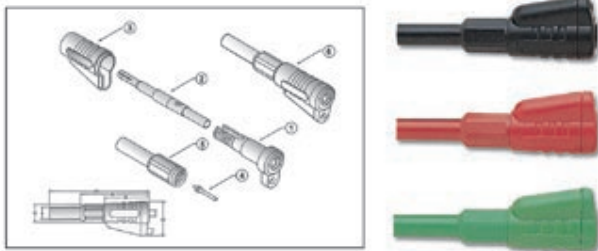

STANDARD TEST LEADS

AL-36

CE

- Wide grip alligator clips with integral finger guard, large 35mm high tension spring mouth.
- PVC-insulated wire (Red-15m, Yellow-10m, Green-5m)
- Right-angle connector.
- IEC/EN 61010-031 : 2002 CAT III 600V 2A

AL-36R Red
AL-36Y Yellow
AL-36G Green

AL-36L

- Wide grip alligator clips with integral finger guard, large 35mm high tension spring mouth.
- PVC-insulated wire (Red-30m, Yellow-20m, Green-10m)
- Right-angle connector.

AL-37

- Stacking shrouded plug each end.
- Silicone wire 50cm.
- Axial mount 4mm banana jack.

AL-37R Red
AL-37B Black
AL-37G Green

AL-37H

- Stacking shrouded plug.
- Axial mount 4mm banana jack.

AL-37HR Red
AL-37HB Black
AL-37HG Green

AL-37S

- Stacking shrouded plug each end.
- PVC insulated wire 50cm(0.08/170).
- Axial mount 4mm banana jack.