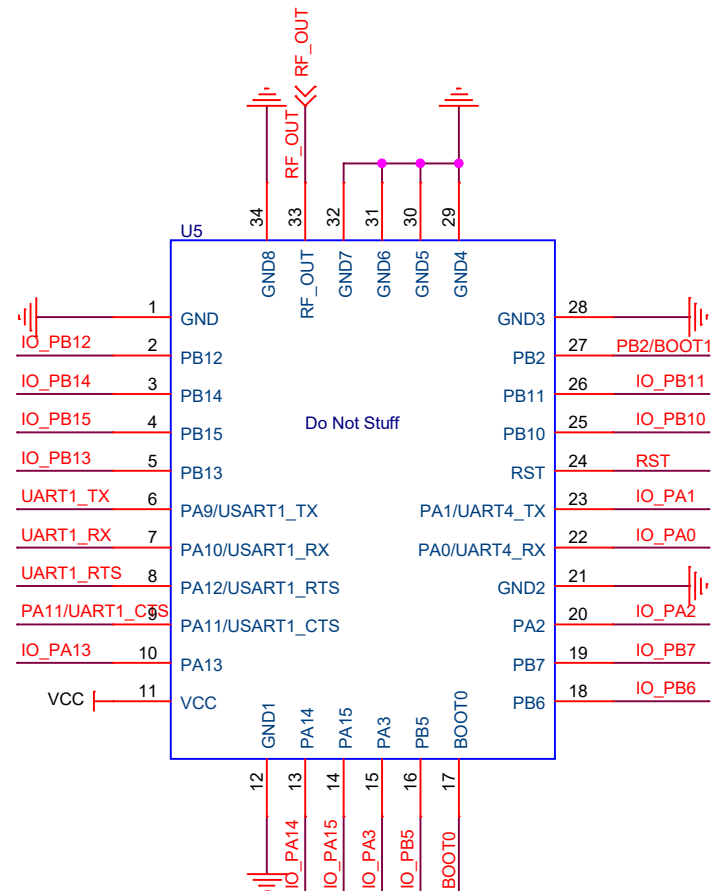

Block diagram

RAK811LF

Author: HairuiTao		
Title WisTrio-Lora RAK5205		
Size A4	Document Number <Doc>	Rev C
Date:	Monday, July 01, 2019	Sheet 1 of 4

**RAK811LF**

Title			<Title>
Size	Document Number	Rev	
A4	<Doc>	<RevC>	
Date:	Tuesday, July 02, 2019	Sheet	1 of 1

Title		
RAK811LF		
Size	Document Number	Rev C
A4	<Doc>	
Date:	Thursday, October 10, 2019	Sheet 2 of 2
2		1