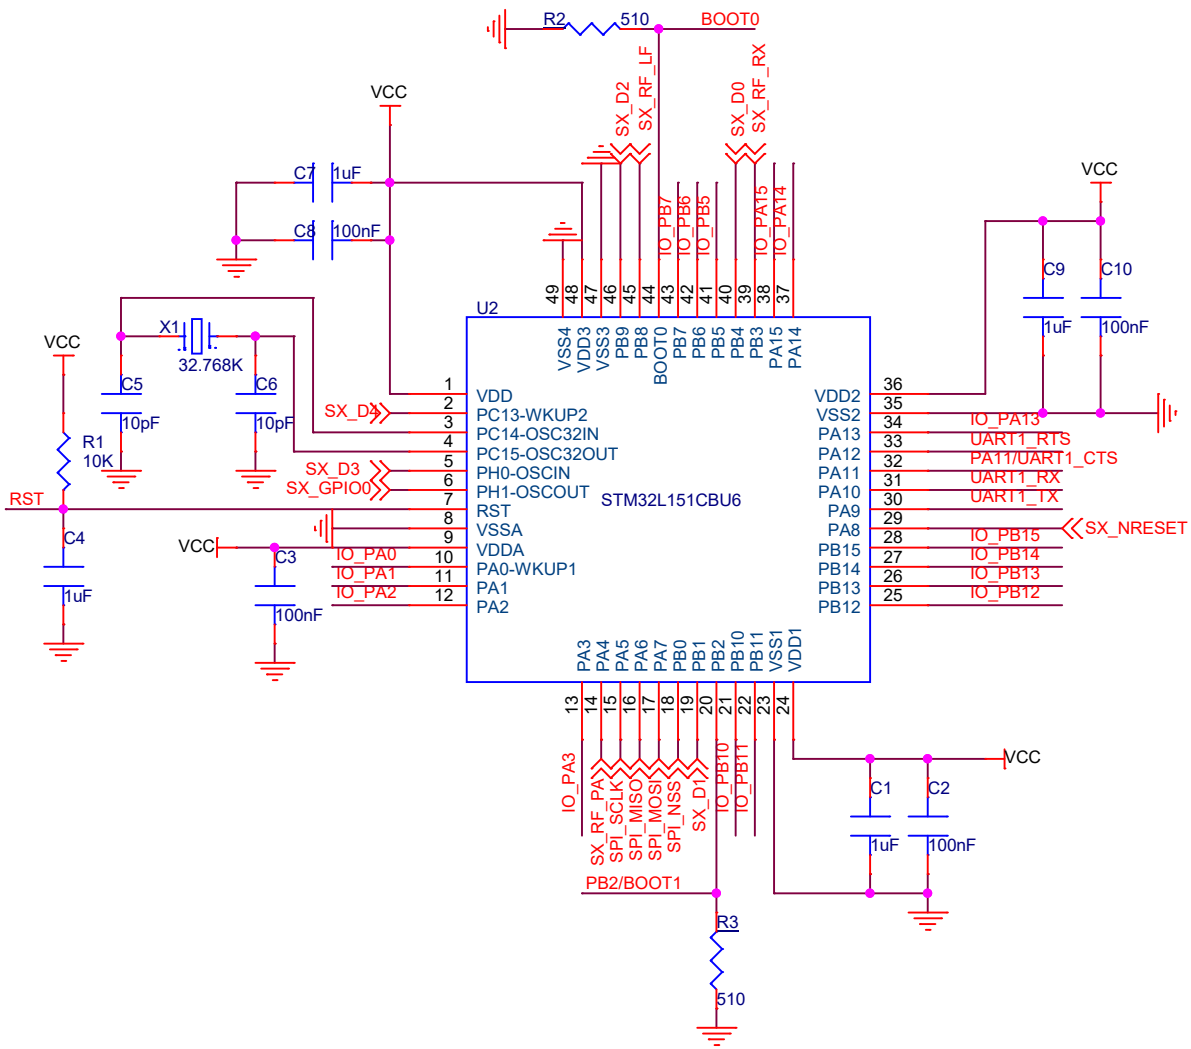

Block diagram

RAK811LF

Author: HairuiTao		
Title WisTrio-Lora RAK5205		
Size A4	Document Number <Doc>	Rev C
Date:	Monday, July 01, 2019	Sheet 1 of 4

**RAK811LF**

Title			<Title>
Size	Document Number	Rev	
A4	<Doc>	<RevC>	
Date:	Tuesday, July 02, 2019	Sheet	1 of 1

Title		
RAK811LF		
Size	Document Number	Rev C
A4	<Doc>	
Date:	Thursday, October 10, 2019	Sheet 2 of 2
2		1