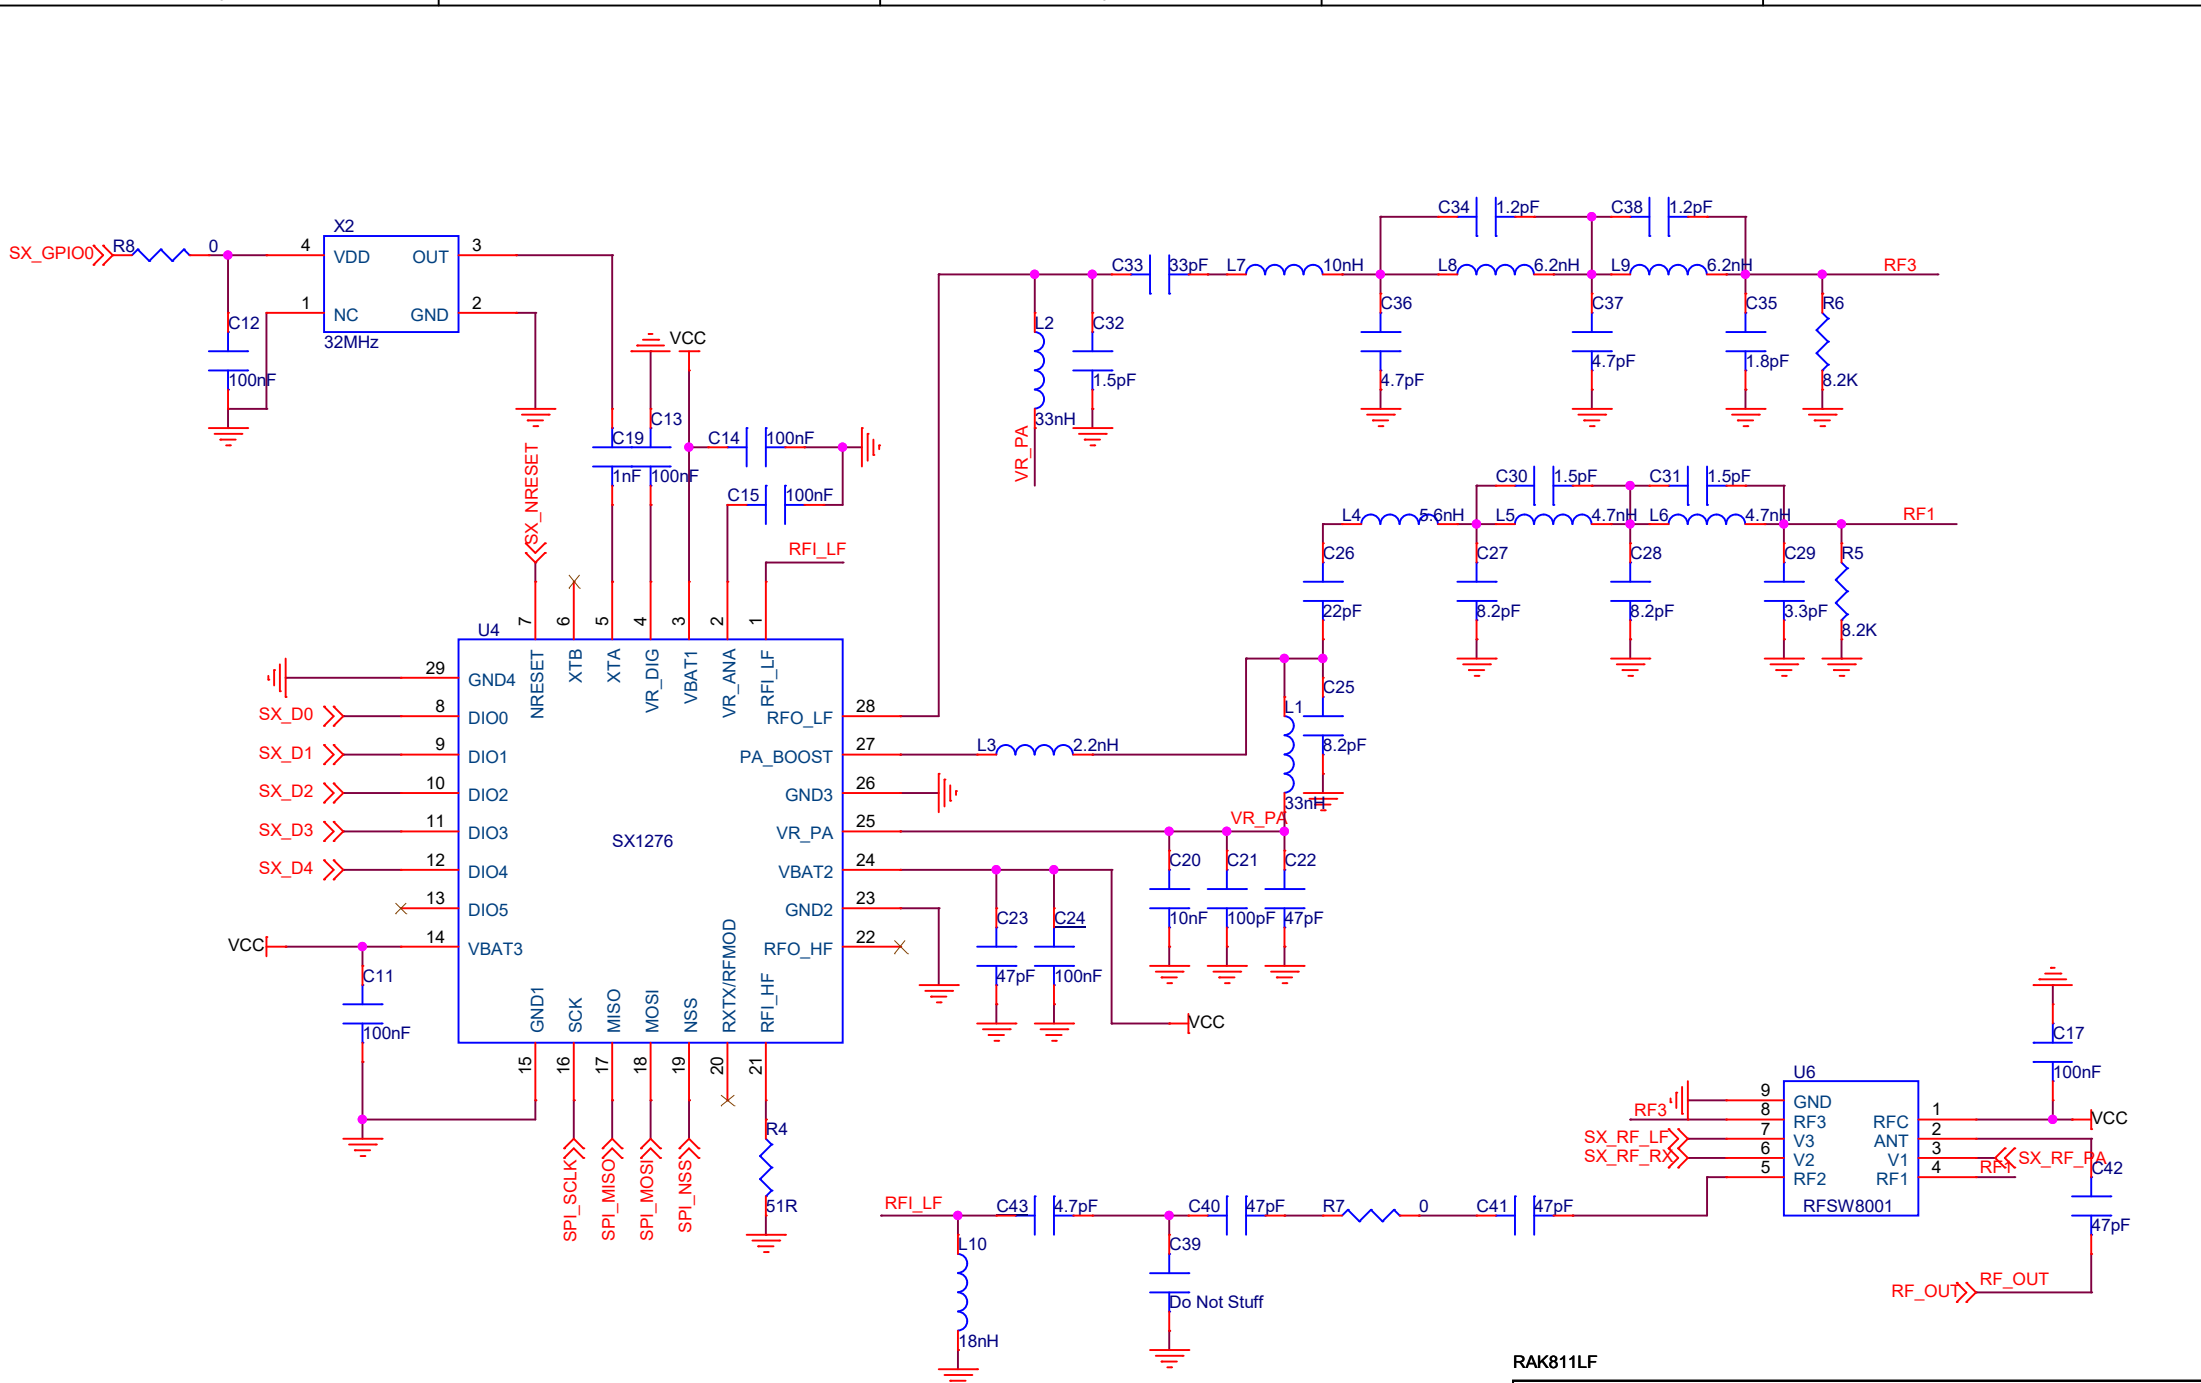

Block diagram

RAK811LF

Author: HairuiTao		
Title WisTrio-Lora RAK5205		
Size A4	Document Number <Doc>	Rev C
Date:	Monday, July 01, 2019	Sheet 1 of 4

**RAK811LF**

Title			<Title>
Size	Document Number	Rev	
A4	<Doc>	<RevC>	
Date:	Tuesday, July 02, 2019	Sheet	1 of 1

Title		
RAK811LF		
Size	Document Number	Rev C
A4	<Doc>	
Date:	Thursday, October 10, 2019	Sheet 2 of 2
2		1