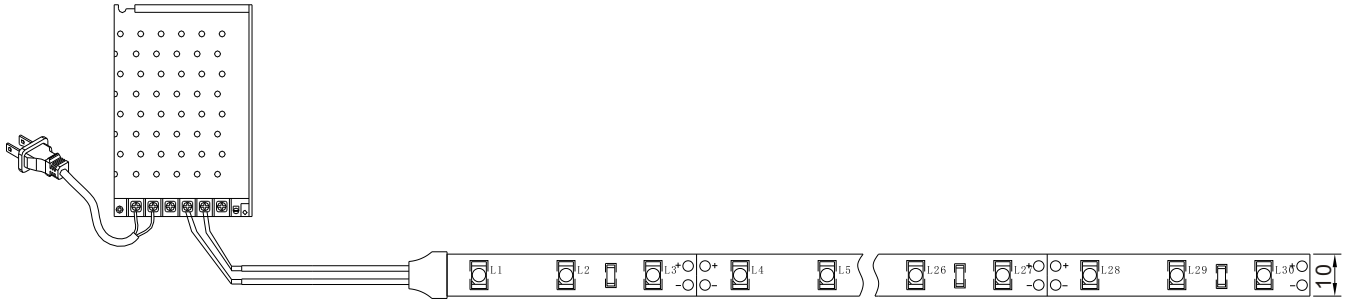

HH-SW78F008W12-3528

Features:

1. Available in single colors: white, warm white.
2. DC12V, 24V, 78leds/m, 9.4w/m, with brown, white and black background.
3. Cuttable every 3LEDs along the cutting marks, pack in reel, 5m/reel in normal, different length is available.
4. With 3M tape in the back, very simple to install at any surfaces.
5. No ultraviolet and infrared radiation, low heat-release, long lifetime for 50,000hs.
6. No dark space and with 120° view angle.
7. CE and RoHS are approved.

Dimensions

Characteristics

| Part Number | LED Type | LED Q'ty | CCT Range | λd(nm)/Tc(K) | Flux | Max Power | Lifetime | Size(mm) |
|----------------------|--------------|----------|------------|--------------|------|-----------|----------|----------|
| HH-SWW78F008W12-3528 | Super Bright | 390pcs | Warm White | 2500-3500 | 3000 | 31.5W | 30000 | 5000*8 |
| HH-SW78F008W12-3528 | SMD 3528 | 390pcs | Pure White | 6000-7500 | 3500 | 31.5W | 30000 | 5000*8 |

HH-SW78F008W12-3528

Connection Diagram

Installation Guide

Product Parts

Package

H1: 5m/roll

H2: 100m/carton

H3: 400m/carton