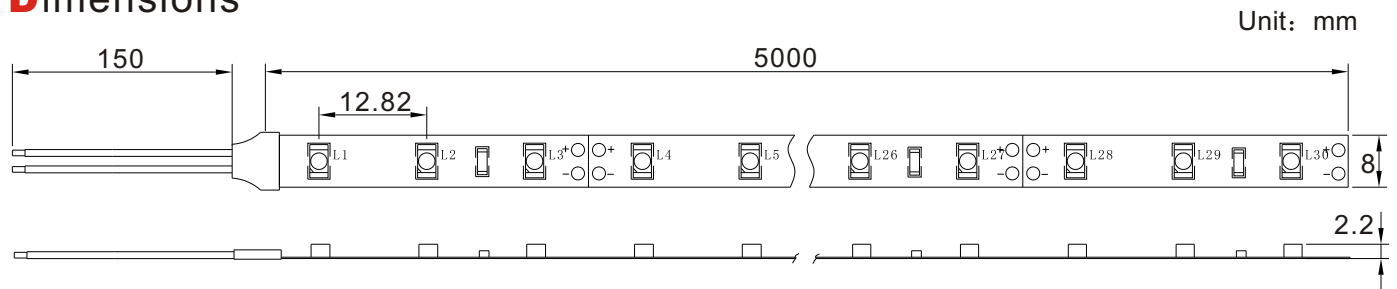

HH-SW78F008W12-3528

Features:

1. Available in single colors: white, warm white.
2. DC12V, 24V, 78leds/m, 9.4w/m, with brown, white and black background.
3. Cuttable every 3LEDs along the cutting marks, pack in reel, 5m/reel in normal, different length is available.
4. With 3M tape in the back, very simple to install at any surfaces.
5. No ultraviolet and infrared radiation, low heat-release, long lifetime for 50,000hs.
6. No dark space and with 120° view angle.
7. CE and RoHS are approved.

Application: hotel, market, KTV, decorative lights for holiday, event, show, exhibition. DIY light for home using. Backlight or edge lighting for sign, etc.

Waterproof type

IP65 (glue) IP67 (silicone tube) IP68 (PVC tube+glue) Ip68 (half silicone tube+ silicone glue)

Dimensions

Characteristics

| Part Number | LED Type | LED Q'ty | CCT Range | λd(nm)/Tc(K) | Flux | Max Power | Lifetime | Size(mm) |
|----------------------|--------------|----------|------------|--------------|------|-----------|----------|----------|
| HH-SWW78F008W12-3528 | Super Bright | 390pcs | Warm White | 2500-3500 | 3000 | 31.5W | 30000 | 5000*8 |
| HH-SW78F008W12-3528 | SMD 3528 | 390pcs | Pure White | 6000-7500 | 3500 | 31.5W | 30000 | 5000*8 |

HH-SW78F008W12-3528

Connection Diagram

Installation Guide

Product Parts

Package

H1: 5m/roll

H2: 100m/carton

H3: 400m/carton