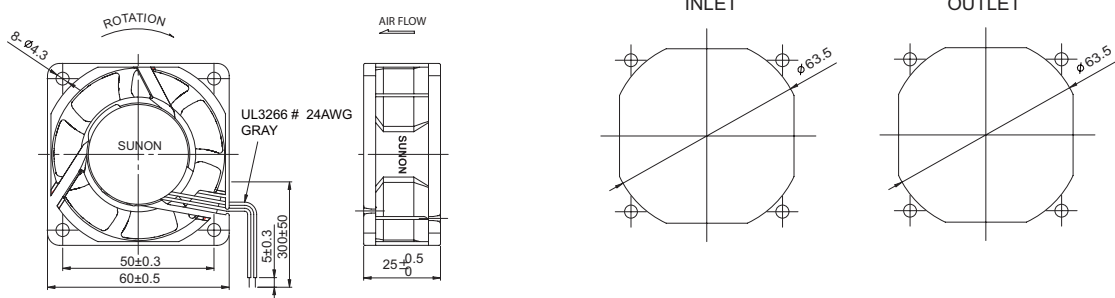

*All model could be customized on voltage or any other requirements to fit your need.

*Specifications subject to change without notice. Please Visit SUNON web site at <http://www.sunon.com> for update information.