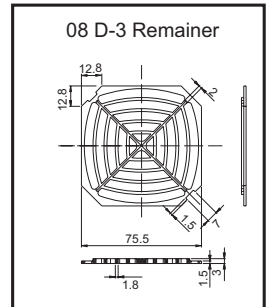

PB-17 For 170mm Fan

PLASTIC FILTE A

For 60mm Fan(06 D Type)

For 80mm Fan(08 D Type)

For 120mm Fan(12 D Type)

For 172mm Fan(17 D Type)

AC CORD

Power cord with straight connector

A2-03	300mm Length
A2-06	600mm Length
A2-10	1000mm Length
A2-20	2000mm Length

B2-03	300mm Length
B2-06	600mm Length
B2-10	1000mm Length
B2-20	2000mm Length

C2-03	300mm Length
C2-06	600mm Length
C2-10	1000mm Length
C2-20	2000mm Length

AC CORD

A3-A

(unit : mm)

B2-C

(unit : mm)

A3-B

(unit : mm)

C2-D