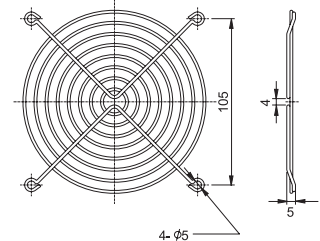

FG-12 For 120mm Fan