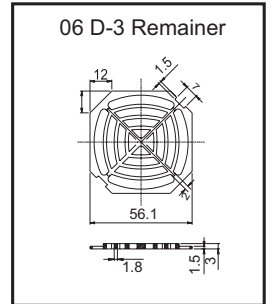

PB-17 For 170mm Fan

PLASTIC FILTE A

For 60mm Fan(06 D Type)

For 80mm Fan(08 D Type)

For 120mm Fan(12 D Type)

For 172mm Fan(17 D Type)

AC CORD

Power cord with straight connector

A2-03	300mm Length
A2-06	600mm Length
A2-10	1000mm Length
A2-20	2000mm Length

B2-03	300mm Length
B2-06	600mm Length
B2-10	1000mm Length
B2-20	2000mm Length

C2-03	300mm Length
C2-06	600mm Length
C2-10	1000mm Length
C2-20	2000mm Length

AC CORD

A3-A

(unit : mm)

B2-C

(unit : mm)

A3-B

(unit : mm)

C2-D