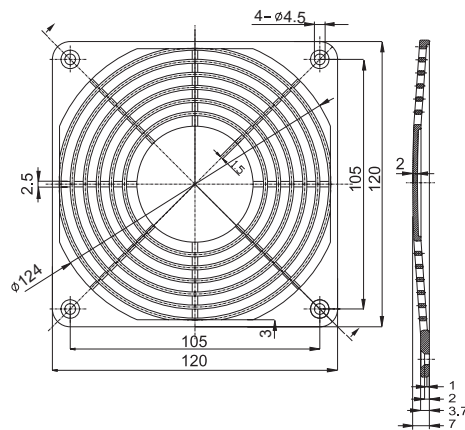

FM 08 For 80mm Fan

FM 09 For 92mm Fan

FM 12 For 120mm Fan

PLASTIC GUARD

PB-06 For 60mm Fan

PB-08 For 80mm Fan

PB-09 For 92mm Fan

PB-12 For 120mm Fan

PB-17 For 170mm Fan

PLASTIC FILTE A

For 60mm Fan(06 D Type)

For 80mm Fan(08 D Type)

For 120mm Fan(12 D Type)

For 172mm Fan(17 D Type)

AC CORD

Power cord with straight connector

A2-03	300mm Length
A2-06	600mm Length
A2-10	1000mm Length
A2-20	2000mm Length

B2-03	300mm Length
B2-06	600mm Length
B2-10	1000mm Length
B2-20	2000mm Length

C2-03	300mm Length
C2-06	600mm Length
C2-10	1000mm Length
C2-20	2000mm Length