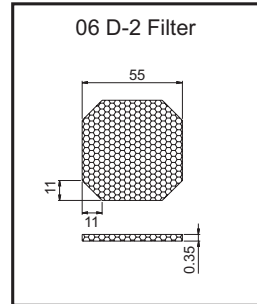

PB-17 For 170mm Fan

PLASTIC FILTE A

For 60mm Fan(06 D Type)

For 80mm Fan(08 D Type)

For 120mm Fan(12 D Type)

For 172mm Fan(17 D Type)

AC CORD

Power cord with straight connector

A2-03	300mm Length
A2-06	600mm Length
A2-10	1000mm Length
A2-20	2000mm Length

B2-03	300mm Length
B2-06	600mm Length
B2-10	1000mm Length
B2-20	2000mm Length

C2-03	300mm Length
C2-06	600mm Length
C2-10	1000mm Length
C2-20	2000mm Length