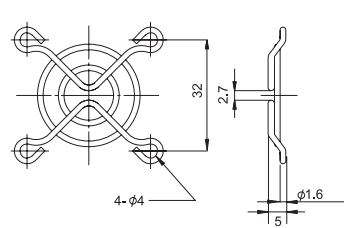

FG-04 For 40mm Fan