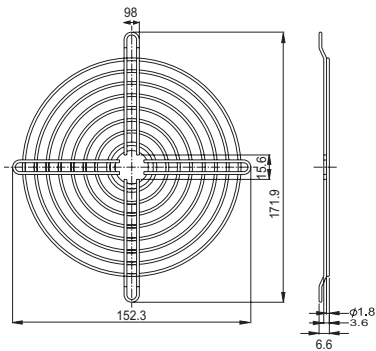

FG-17A For 172mm Fan