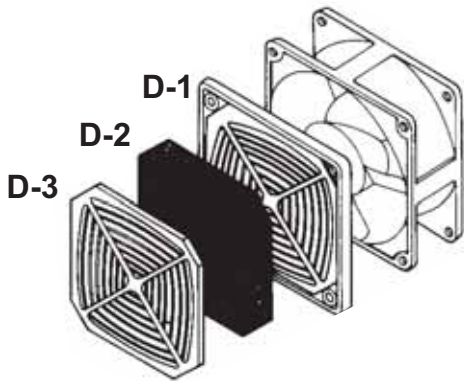

FM 08 For 80mm Fan

FM 09 For 92mm Fan

FM 12 For 120mm Fan

PLASTIC GUARD

PB-06 For 60mm Fan

PB-08 For 80mm Fan

PB-09 For 92mm Fan

PB-12 For 120mm Fan

PB-17 For 170mm Fan

PLASTIC FILTE A

For 60mm Fan(06 D Type)

For 80mm Fan(08 D Type)

For 120mm Fan(12 D Type)

For 172mm Fan(17 D Type)

AC CORD

Power cord with straight connector