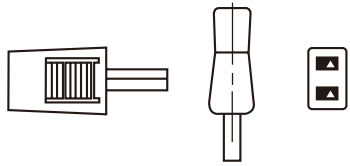

PB-17 For 170mm Fan

PLASTIC FILTE A

For 60mm Fan(06 D Type)

For 80mm Fan(08 D Type)

For 120mm Fan(12 D Type)

For 172mm Fan(17 D Type)

AC CORD

Power cord with straight connector

A2-03	300mm Length
A2-06	600mm Length
A2-10	1000mm Length
A2-20	2000mm Length

B2-03	300mm Length
B2-06	600mm Length
B2-10	1000mm Length
B2-20	2000mm Length

C2-03	300mm Length
C2-06	600mm Length
C2-10	1000mm Length
C2-20	2000mm Length