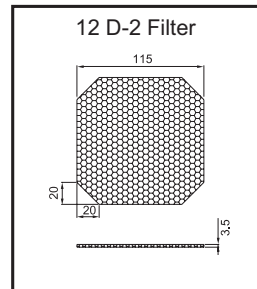

PB-17 For 170mm Fan

PLASTIC FILTE A

For 60mm Fan(06 D Type)

For 80mm Fan(08 D Type)

For 120mm Fan(12 D Type)

For 172mm Fan(17 D Type)

AC CORD

Power cord with straight connector

A2-03	300mm Length
A2-06	600mm Length
A2-10	1000mm Length
A2-20	2000mm Length

B2-03	300mm Length
B2-06	600mm Length
B2-10	1000mm Length
B2-20	2000mm Length

C2-03	300mm Length
C2-06	600mm Length
C2-10	1000mm Length
C2-20	2000mm Length