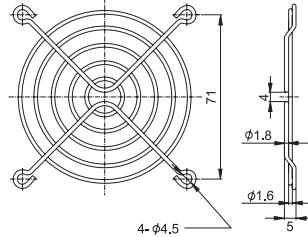

METAL FINGER GUARD

FG-02 For 25mm Fan

FG-03 For 30mm Fan

FG-04 For 40mm Fan

FG-05 For 50mm Fan

FG-06 For 60mm Fan

FG-08 For 80mm Fan

FG-09 For 92mm Fan

A2-03	300mm Length
A2-06	600mm Length
A2-10	1000mm Length
A2-20	2000mm Length

B2-03	300mm Length
B2-06	600mm Length
B2-10	1000mm Length
B2-20	2000mm Length

C2-03	300mm Length
C2-06	600mm Length
C2-10	1000mm Length
C2-20	2000mm Length