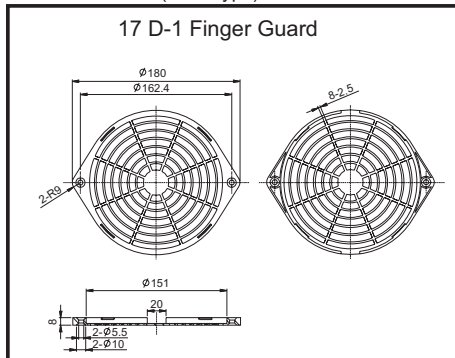

PB-17 For 170mm Fan

PLASTIC FILTE A

For 60mm Fan(06 D Type)

For 80mm Fan(08 D Type)

For 120mm Fan(12 D Type)

For 172mm Fan(17 D Type)

AC CORD

Power cord with straight connector

A2-03	300mm Length
A2-06	600mm Length
A2-10	1000mm Length
A2-20	2000mm Length

B2-03	300mm Length
B2-06	600mm Length
B2-10	1000mm Length
B2-20	2000mm Length

C2-03	300mm Length
C2-06	600mm Length
C2-10	1000mm Length
C2-20	2000mm Length