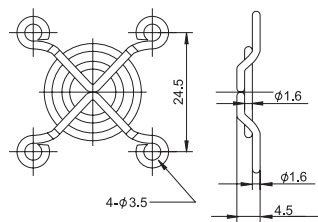

METAL FINGER GUARD

FG-02 For 25mm Fan

FG-03 For 30mm Fan

FG-04 For 40mm Fan

FG-05 For 50mm Fan

FG-06 For 60mm Fan

FG-08 For 80mm Fan

FG-09 For 92mm Fan

A2-03	300mm Length
A2-06	600mm Length
A2-10	1000mm Length
A2-20	2000mm Length

B2-03	300mm Length
B2-06	600mm Length
B2-10	1000mm Length
B2-20	2000mm Length

C2-03	300mm Length
C2-06	600mm Length
C2-10	1000mm Length
C2-20	2000mm Length

AC CORD

A3-A

(unit : mm)

B2-C

(unit : mm)

A3-B

(unit : mm)

C2-D