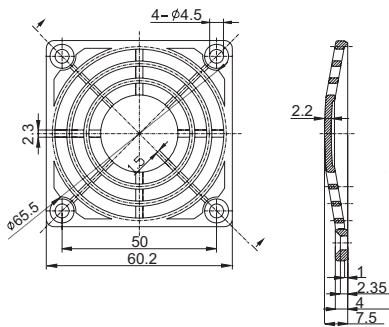

FM 08 For 80mm Fan

FM 09 For 92mm Fan

FM 12 For 120mm Fan

PLASTIC GUARD

PB-06 For 60mm Fan

PB-08 For 80mm Fan

PB-09 For 92mm Fan

PB-12 For 120mm Fan

A2-03	300mm Length
A2-06	600mm Length
A2-10	1000mm Length
A2-20	2000mm Length

B2-03	300mm Length
B2-06	600mm Length
B2-10	1000mm Length
B2-20	2000mm Length

C2-03	300mm Length
C2-06	600mm Length
C2-10	1000mm Length
C2-20	2000mm Length