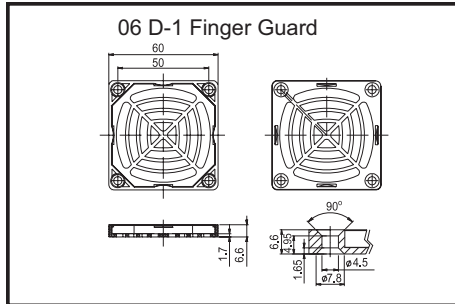

PB-17 For 170mm Fan

PLASTIC FILTE A

For 60mm Fan(06 D Type)

For 80mm Fan(08 D Type)

For 120mm Fan(12 D Type)

For 172mm Fan(17 D Type)

AC CORD

Power cord with straight connector

A2-03	300mm Length
A2-06	600mm Length
A2-10	1000mm Length
A2-20	2000mm Length

B2-03	300mm Length
B2-06	600mm Length
B2-10	1000mm Length
B2-20	2000mm Length

C2-03	300mm Length
C2-06	600mm Length
C2-10	1000mm Length
C2-20	2000mm Length