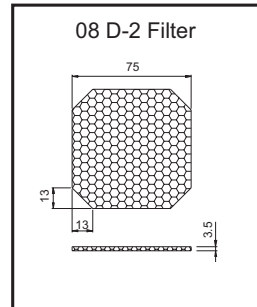

PB-17 For 170mm Fan

PLASTIC FILTE A

For 60mm Fan(06 D Type)

For 80mm Fan(08 D Type)

For 120mm Fan(12 D Type)

For 172mm Fan(17 D Type)

AC CORD

Power cord with straight connector

A2-03	300mm Length
A2-06	600mm Length
A2-10	1000mm Length
A2-20	2000mm Length

B2-03	300mm Length
B2-06	600mm Length
B2-10	1000mm Length
B2-20	2000mm Length

C2-03	300mm Length
C2-06	600mm Length
C2-10	1000mm Length
C2-20	2000mm Length