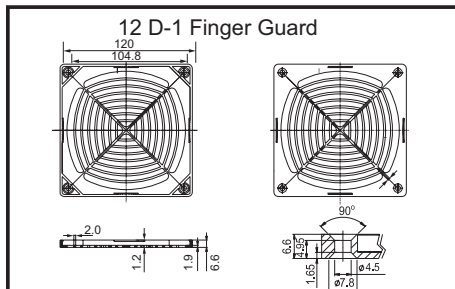

PB-17 For 170mm Fan

PLASTIC FILTE A

For 60mm Fan(06 D Type)

For 80mm Fan(08 D Type)

For 120mm Fan(12 D Type)

For 172mm Fan(17 D Type)

AC CORD

Power cord with straight connector

A2-03	300mm Length
A2-06	600mm Length
A2-10	1000mm Length
A2-20	2000mm Length

B2-03	300mm Length
B2-06	600mm Length
B2-10	1000mm Length
B2-20	2000mm Length

C2-03	300mm Length
C2-06	600mm Length
C2-10	1000mm Length
C2-20	2000mm Length