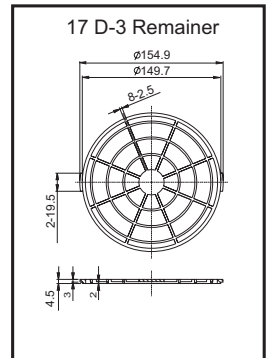

PB-17 For 170mm Fan

PLASTIC FILTE A

For 60mm Fan(06 D Type)

For 80mm Fan(08 D Type)

For 120mm Fan(12 D Type)

For 172mm Fan(17 D Type)

AC CORD

Power cord with straight connector

A2-03	300mm Length
A2-06	600mm Length
A2-10	1000mm Length
A2-20	2000mm Length

B2-03	300mm Length
B2-06	600mm Length
B2-10	1000mm Length
B2-20	2000mm Length

C2-03	300mm Length
C2-06	600mm Length
C2-10	1000mm Length
C2-20	2000mm Length

AC CORD

A3-A

(unit : mm)

B2-C

(unit : mm)

A3-B

(unit : mm)

C2-D