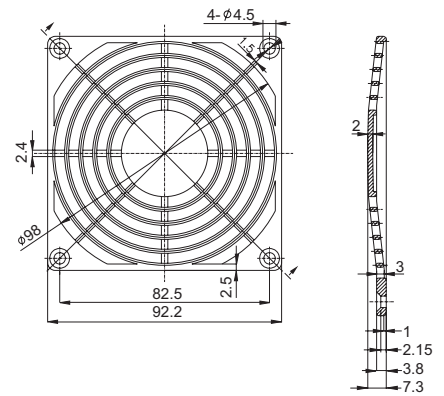

FM 08 For 80mm Fan

FM 09 For 92mm Fan

FM 12 For 120mm Fan

PLASTIC GUARD

PB-06 For 60mm Fan

PB-08 For 80mm Fan

PB-09 For 92mm Fan

PB-12 For 120mm Fan

PB-17 For 170mm Fan

PLASTIC FILTE A

For 60mm Fan(06 D Type)

For 80mm Fan(08 D Type)

For 120mm Fan(12 D Type)

For 172mm Fan(17 D Type)

AC CORD

Power cord with straight connector

A2-03	300mm Length
A2-06	600mm Length
A2-10	1000mm Length
A2-20	2000mm Length

B2-03	300mm Length
B2-06	600mm Length
B2-10	1000mm Length
B2-20	2000mm Length

C2-03	300mm Length
C2-06	600mm Length
C2-10	1000mm Length
C2-20	2000mm Length