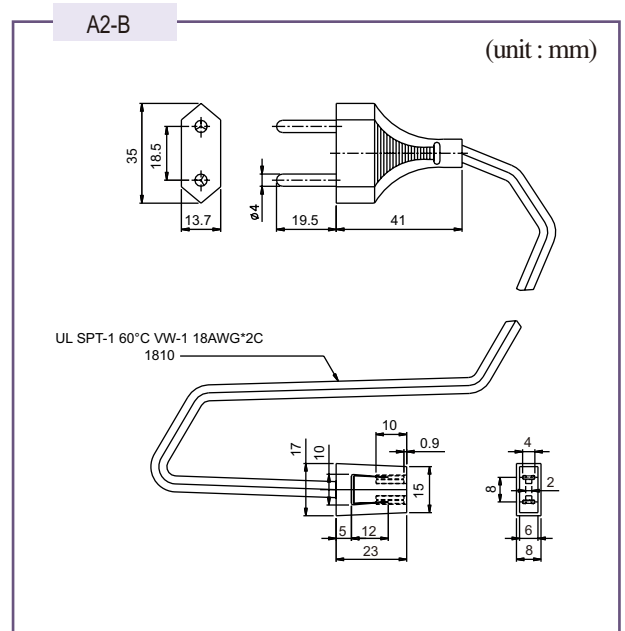

PB-17 For 170mm Fan

PLASTIC FILTE A

For 60mm Fan(06 D Type)

For 80mm Fan(08 D Type)

For 120mm Fan(12 D Type)

For 172mm Fan(17 D Type)

AC CORD

Power cord with straight connector

A2-03	300mm Length
A2-06	600mm Length
A2-10	1000mm Length
A2-20	2000mm Length

B2-03	300mm Length
B2-06	600mm Length
B2-10	1000mm Length
B2-20	2000mm Length

C2-03	300mm Length
C2-06	600mm Length
C2-10	1000mm Length
C2-20	2000mm Length

AC CORD

A3-A

(unit : mm)

B2-C

(unit : mm)

A3-B

(unit : mm)

C2-D