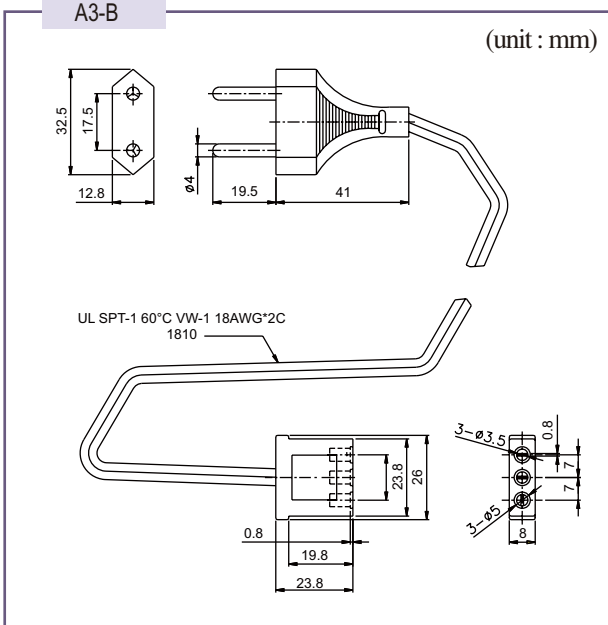

A2-03	300mm Length
A2-06	600mm Length
A2-10	1000mm Length
A2-20	2000mm Length

B2-03	300mm Length
B2-06	600mm Length
B2-10	1000mm Length
B2-20	2000mm Length

C2-03	300mm Length
C2-06	600mm Length
C2-10	1000mm Length
C2-20	2000mm Length

AC CORD

A3-A

(unit : mm)

B2-C

(unit : mm)

A3-B

(unit : mm)

C2-D

(unit : mm)