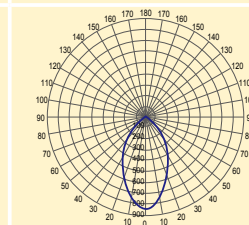

Photometrics

HPLighting High Power Lighting Corp.

5F, No.173-8, Yung-Fong Road, Tu Cheng City, Taipei Hsien, Taiwan, ROC

TEL: +886-2-8262-8886 FAX: 886-2-8262-8885 <http://www.hplighting.com.tw> e-mail: sales@hplighting.com.tw