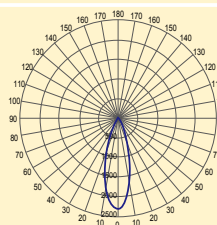

Photometrics

HPLighting High Power Lighting Corp.

5F, No.173-8, Yung-Fong Road, Tu Cheng City, Taipei Hsien, Taiwan, ROC

TEL: +886-2-8262-8886 FAX: 886-2-8262-8885 <http://www.hplighting.com.tw> e-mail: sales@hplighting.com.tw