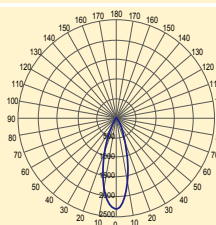

Photometrics

HPLighting High Power Lighting Corp.

5F, No.173-8, Yung-Fong Road, Tu Cheng City, Taipei Hsien, Taiwan, ROC

TEL: +886-2-8262-8886 FAX: 886-2-8262-8885 <http://www.hplighting.com.tw> e-mail: sales@hplighting.com.tw