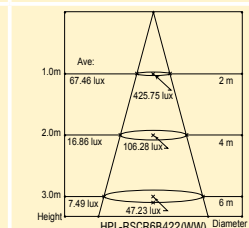

Photometrics

HPLighting High Power Lighting Corp.

5F, No.173-8, Yung-Fong Road, Tu Cheng City, Taipei Hsien, Taiwan, ROC

TEL: +886-2-8262-8886 FAX: 886-2-8262-8885 <http://www.hplighting.com.tw> e-mail: sales@hplighting.com.tw