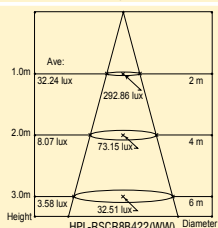

Photometrics

HPLighting High Power Lighting Corp.

5F, No.173-8, Yung-Fong Road, Tu Cheng City, Taipei Hsien, Taiwan, ROC

TEL: +886-2-8262-8886 FAX: 886-2-8262-8885 <http://www.hplighting.com.tw> e-mail: sales@hplighting.com.tw