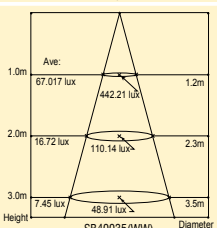

Photometrics

HPLighting High Power Lighting Corp.

5F, No.173-8, Yung-Fong Road, Tu Cheng City, Taipei Hsien, Taiwan, ROC

TEL: +886-2-8262-8886 FAX: 886-2-8262-8885 <http://www.hplighting.com.tw> e-mail: sales@hplighting.com.tw