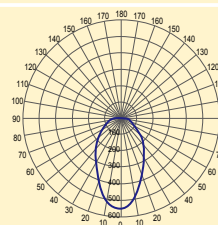

Photometrics

HPLighting High Power Lighting Corp.

5F, No.173-8, Yung-Fong Road, Tu Cheng City, Taipei Hsien, Taiwan, ROC

TEL: +886-2-8262-8886 FAX: 886-2-8262-8885 <http://www.hplighting.com.tw> e-mail: sales@hplighting.com.tw