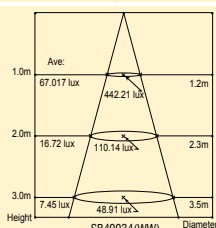

Photometrics

HPLighting High Power Lighting Corp.

5F, No.173-8, Yung-Fong Road, Tu Cheng City, Taipei Hsien, Taiwan, ROC

TEL: +886-2-8262-8886 FAX: 886-2-8262-8885 <http://www.hplighting.com.tw> e-mail: sales@hplighting.com.tw