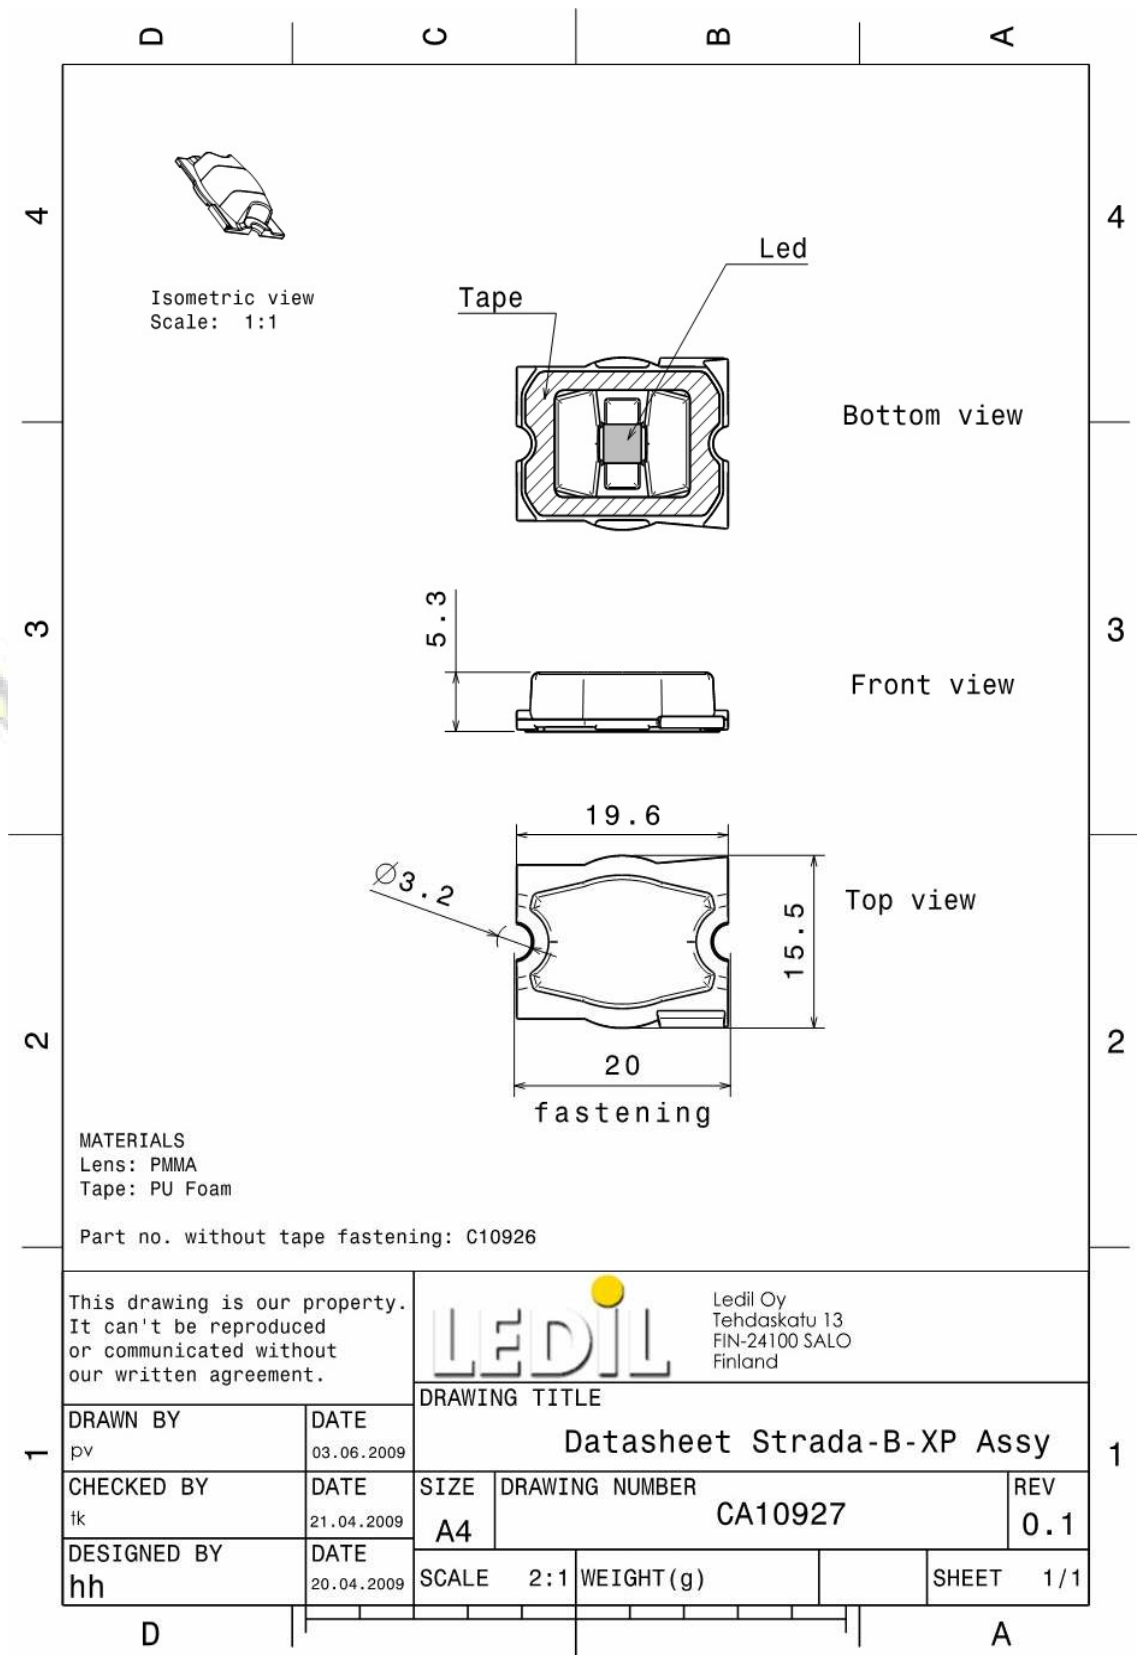

DRAWINGS

© Ledil Oy – PRELIMINARY - Subject to change without prior notice