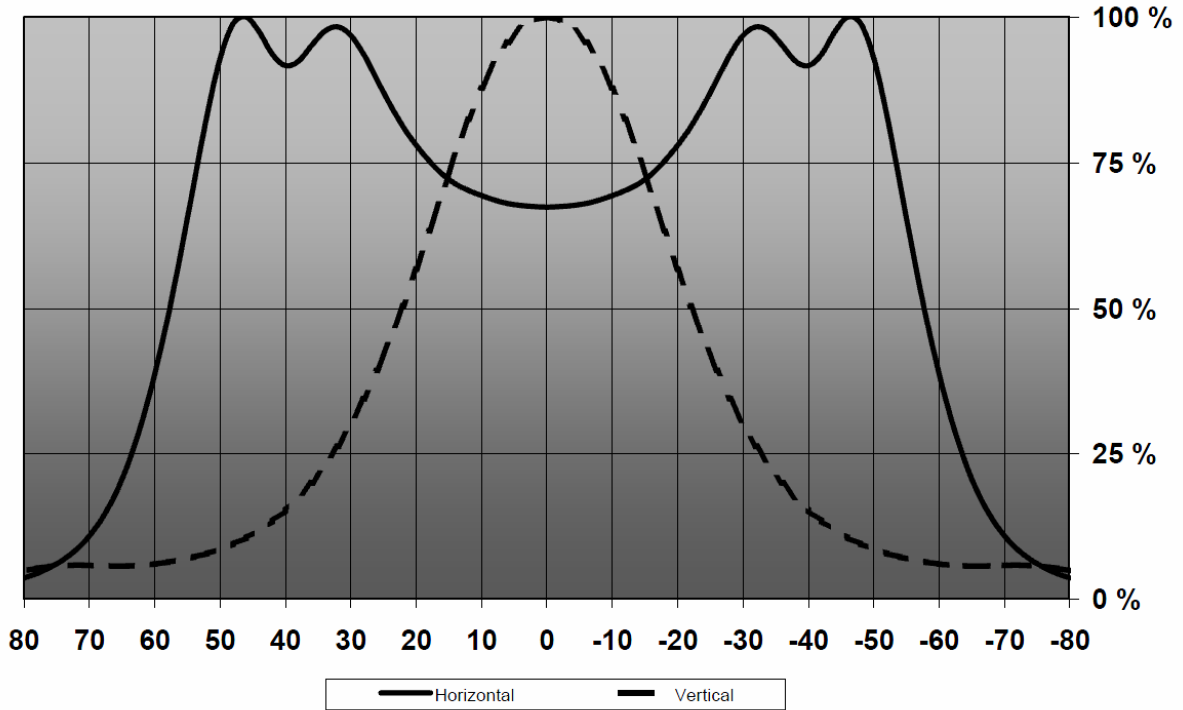

MEASUREMENT DATA

Relative Intensity of C10926_Strada-B-XP

© Ledil Oy – PRELIMINARY - Subject to change without prior notice