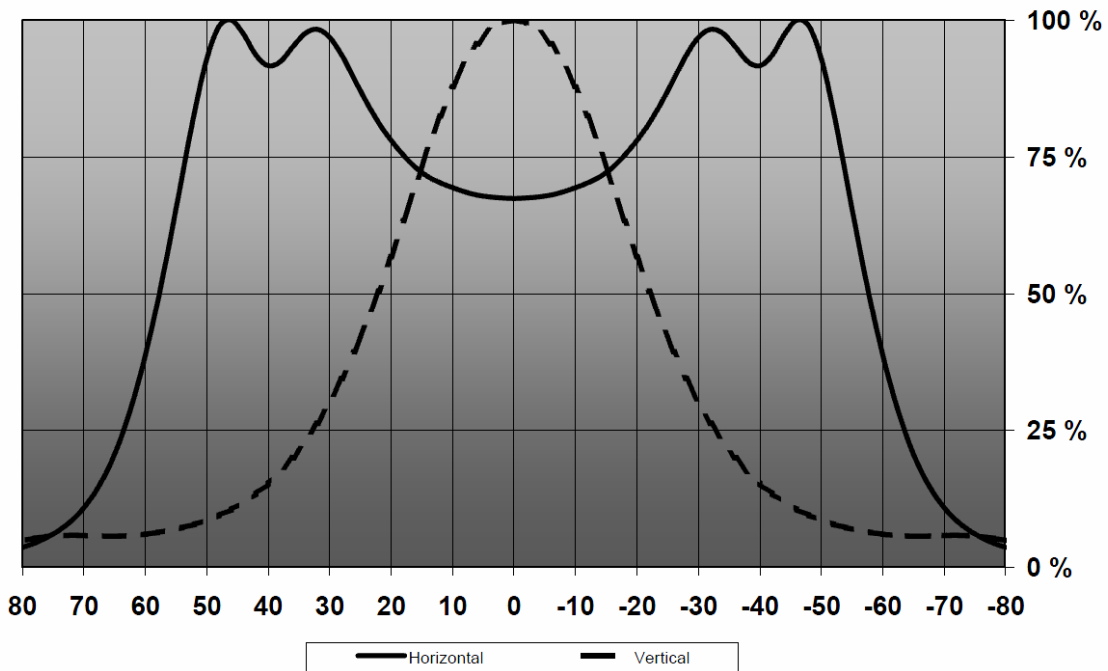

STRADA-B2-XP LENSES FOR CREE XP-E LEDs

- Specially designed for Cree XP-E series of LEDs.
- New extremely wide street light design with very wide horizontal and vertical angle.
- Special care taken to make a uniform white or warm white illumination. Lenses work well with other colors, too.
- Comes with integrated positioning pins, see drawing below for more details.
- Lens material optical grade PMMA. Allows use of high current and temperature conditions
- Best available optical efficiency, approximately 96%.
- Fastening to heat sink with or without PU foam adhesive tape of automotive grade, please select which suits the best for your needs.

LENS TYPES

NAME	ORDERING CODE	FWHM Angle
Strada-B2-XP	C10949_Strada-B2-XP	±58° x ±22°
Strada-B2-XP-TAPE	CA10950_Strada-B2-XP-tape	±58° x ±22°

EULUMDAT & IES FILES AVAILABLE BY REQUEST

MEASUREMENT DATA

Relative Intensity of C10926_Strada-B-XP