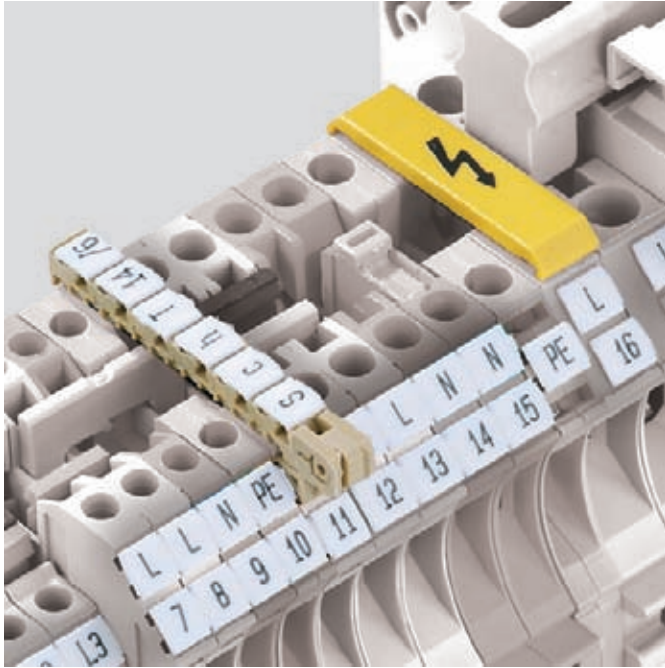

Accessories - Marking

Labelling / cover

The WAD cover is snapped on to the centre of the terminal on the cross-connection channel, from the top down. The covers are delivered in yellow with a black lightning flash symbol and also in white without markings.

The WAD covers are available for all feed-through terminals in the W-Series.

Labelling of mains terminals

VDE regulations require that mains terminals be labelled with „Warning Voltage“ and a lightning flash symbol.

Convenient labelling options

A white cover with no print is well suited for manual terminal labelling or for group labelling.

Touch protection with uninsulated cross-connections

Important! When cross-connecting the WDU 70N, WDU 95N/120N, WDU 70/95 and WDU 120/150, touch protection is guaranteed by the cover, in compliance with VDE directives.